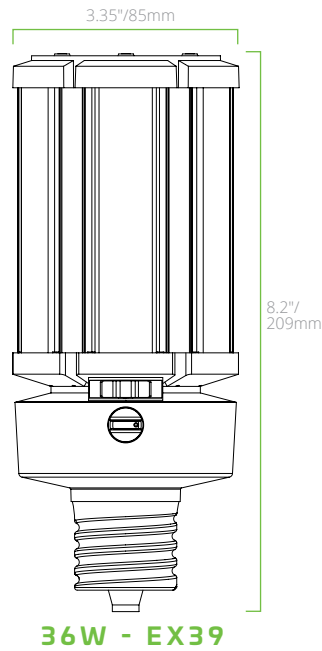

NOTE: Sensor-ready for 36-120W models only

PRODUCT DIMENSIONS

18W - E26

18W - EX39

27W - E26

27W - EX39

36W - E26

36W - EX39

**45W & 54W
E26**

**45W & 54W
EX39**

PRODUCT DIMENSIONS

63W - EX39

80W - EX39

80W - EX39

100W - EX39

120W - EX39

PRODUCT DIMENSIONS

**36W - E26
HIGH VOLTAGE**

**45W & 54W - E26
HIGH VOLTAGE**

**36W - EX39
HIGH VOLTAGE**

**45W & 54W - EX39
HIGH VOLTAGE**

**80W - EX39
HIGH VOLTAGE**

**100W - EX39
HIGH VOLTAGE**