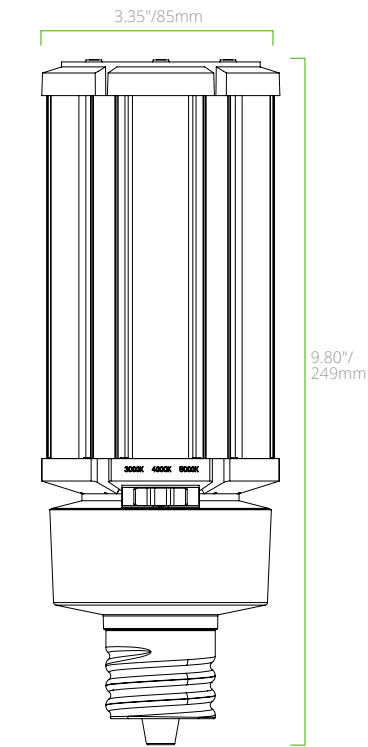

NOTE: Sensor-ready for 36-120W models only

PRODUCT DIMENSIONS

18W - E26

18W - EX39

27W - E26

27W - EX39

36W - E26

36W - EX39

**45W & 54W
E26**

**45W & 54W
EX39**

PRODUCT DIMENSIONS

63W - EX39

80W - EX39

80W - EX39

100W - EX39

120W - EX39

PRODUCT DIMENSIONS

**36W - E26
HIGH VOLTAGE**

**45W & 54W - E26
HIGH VOLTAGE**

**36W - EX39
HIGH VOLTAGE**

**45W & 54W - EX39
HIGH VOLTAGE**

**80W - EX39
HIGH VOLTAGE**

**100W - EX39
HIGH VOLTAGE**