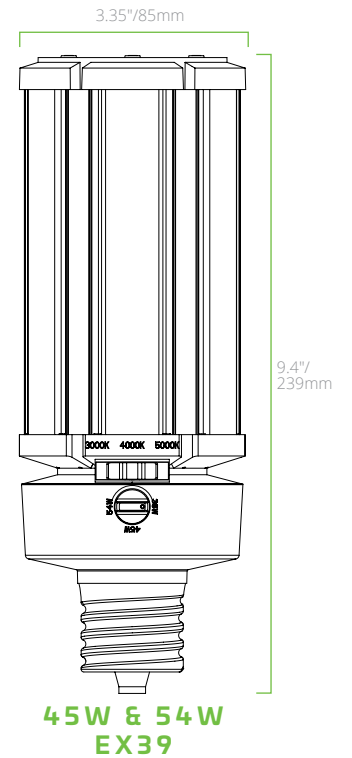

NOTE: Sensor-ready for 36-120W models only

PRODUCT DIMENSIONS

18W - E26

18W - EX39

27W - E26

27W - EX39

36W - E26

36W - EX39

**45W & 54W
E26**

**45W & 54W
EX39**

PRODUCT DIMENSIONS

63W - EX39

80W - EX39

80W - EX39

100W - EX39

120W - EX39

PRODUCT DIMENSIONS

**36W - E26
HIGH VOLTAGE**

**45W & 54W - E26
HIGH VOLTAGE**

**36W - EX39
HIGH VOLTAGE**

**45W & 54W - EX39
HIGH VOLTAGE**

**80W - EX39
HIGH VOLTAGE**

**100W - EX39
HIGH VOLTAGE**