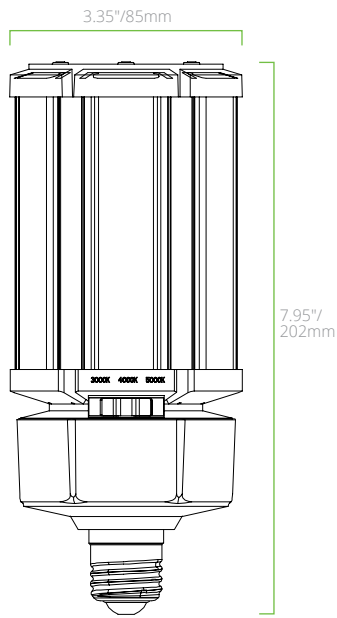

NOTE: Sensor-ready for 36-120W models only

PRODUCT DIMENSIONS

18W - E26

18W - EX39

27W - E26

27W - EX39

36W - E26

36W - EX39

**45W & 54W
E26**

**45W & 54W
EX39**

PRODUCT DIMENSIONS

63W - EX39

80W - EX39

80W - EX39

100W - EX39

120W - EX39

PRODUCT DIMENSIONS

**36W - E26
HIGH VOLTAGE**

**45W & 54W - E26
HIGH VOLTAGE**

**36W - EX39
HIGH VOLTAGE**

**45W & 54W - EX39
HIGH VOLTAGE**

**80W - EX39
HIGH VOLTAGE**

**100W - EX39
HIGH VOLTAGE**