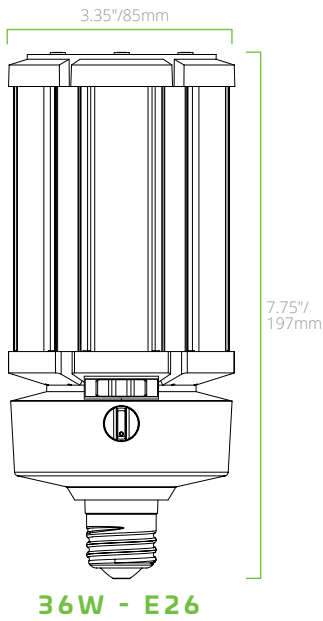

NOTE: Sensor-ready for 36-120W models only

PRODUCT DIMENSIONS

18W - E26

18W - EX39

27W - E26

27W - EX39

36W - E26

36W - EX39

**45W & 54W
E26**

**45W & 54W
EX39**

PRODUCT DIMENSIONS

63W - EX39

80W - EX39

80W - EX39

100W - EX39

120W - EX39

PRODUCT DIMENSIONS

**36W - E26
HIGH VOLTAGE**

**45W & 54W - E26
HIGH VOLTAGE**

**36W - EX39
HIGH VOLTAGE**

**45W & 54W - EX39
HIGH VOLTAGE**

**80W - EX39
HIGH VOLTAGE**

**100W - EX39
HIGH VOLTAGE**