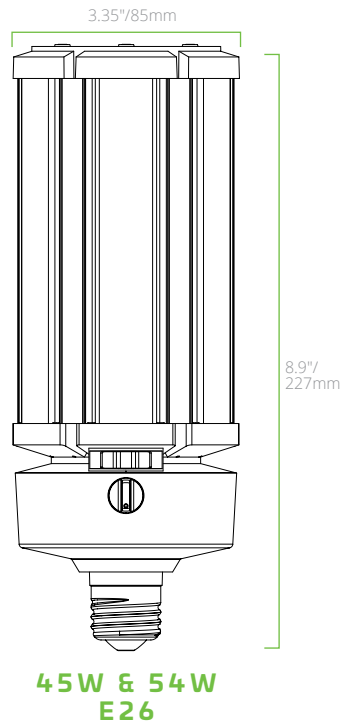

NOTE: Sensor-ready for 36-120W models only

PRODUCT DIMENSIONS

18W - E26

18W - EX39

27W - E26

27W - EX39

36W - E26

36W - EX39

**45W & 54W
E26**

**45W & 54W
EX39**

PRODUCT DIMENSIONS

63W - EX39

80W - EX39

80W - EX39

100W - EX39

120W - EX39

PRODUCT DIMENSIONS

**36W - E26
HIGH VOLTAGE**

**45W & 54W - E26
HIGH VOLTAGE**

**36W - EX39
HIGH VOLTAGE**

**45W & 54W - EX39
HIGH VOLTAGE**

**80W - EX39
HIGH VOLTAGE**

**100W - EX39
HIGH VOLTAGE**