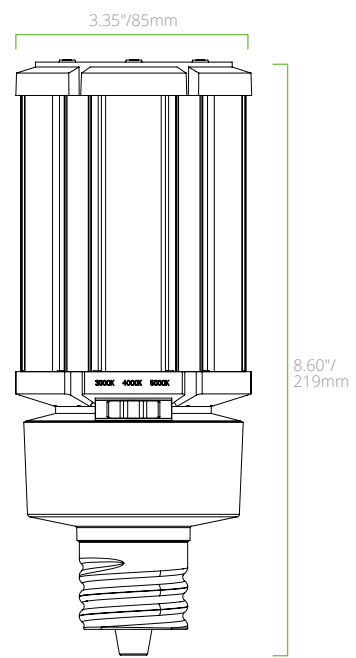

NOTE: Sensor-ready for 36-120W models only

PRODUCT DIMENSIONS

18W - E26

18W - EX39

27W - E26

27W - EX39

36W - E26

36W - EX39

**45W & 54W
E26**

**45W & 54W
EX39**

PRODUCT DIMENSIONS

63W - EX39

80W - EX39

80W - EX39

100W - EX39

120W - EX39

PRODUCT DIMENSIONS

**36W - E26
HIGH VOLTAGE**

**45W & 54W - E26
HIGH VOLTAGE**

**36W - EX39
HIGH VOLTAGE**

**45W & 54W - EX39
HIGH VOLTAGE**

**80W - EX39
HIGH VOLTAGE**

**100W - EX39
HIGH VOLTAGE**