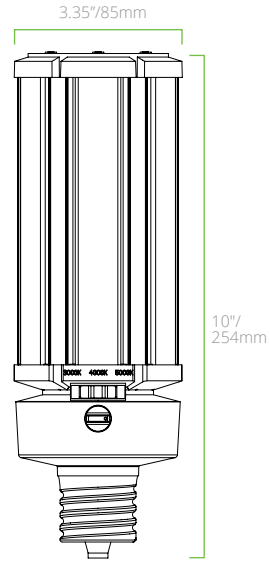

NOTE: Sensor-ready for 36-120W models only

PRODUCT DIMENSIONS

18W - E26

18W - EX39

27W - E26

27W - EX39

36W - E26

36W - EX39

**45W & 54W
E26**

**45W & 54W
EX39**

PRODUCT DIMENSIONS

63W - EX39

80W - EX39

80W - EX39

100W - EX39

120W - EX39

PRODUCT DIMENSIONS

**36W - E26
HIGH VOLTAGE**

**45W & 54W - E26
HIGH VOLTAGE**

**36W - EX39
HIGH VOLTAGE**

**45W & 54W - EX39
HIGH VOLTAGE**

**80W - EX39
HIGH VOLTAGE**

**100W - EX39
HIGH VOLTAGE**