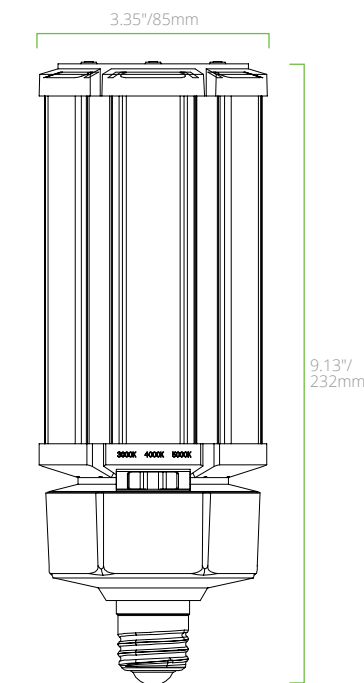

NOTE: Sensor-ready for 36-120W models only

PRODUCT DIMENSIONS

18W - E26

18W - EX39

27W - E26

27W - EX39

36W - E26

36W - EX39

**45W & 54W
E26**

**45W & 54W
EX39**

PRODUCT DIMENSIONS

63W - EX39

80W - EX39

80W - EX39

100W - EX39

120W - EX39

PRODUCT DIMENSIONS

**36W - E26
HIGH VOLTAGE**

**45W & 54W - E26
HIGH VOLTAGE**

**36W - EX39
HIGH VOLTAGE**

**45W & 54W - EX39
HIGH VOLTAGE**

**80W - EX39
HIGH VOLTAGE**

**100W - EX39
HIGH VOLTAGE**