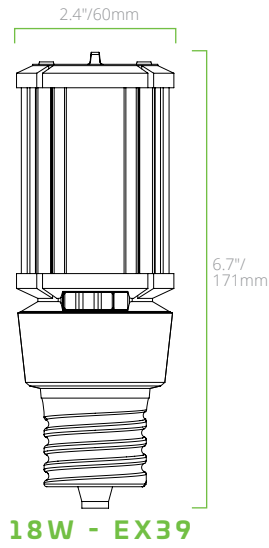

*All lamps ship at the highest wattage setting and at 5000K CCT

**Traditional HID equivalency wattage claimed following by NEMA LL 10-2020 Standard

PLUG-IN SENSORS

| ORDER CODE | ITEM # | DESCRIPTION |
|------------|------------|---|
| 10910 | PT-SEN/PIR | LED HID Replacement Lamp Sensor PIR 3.5mm Plug w/PC |
| 10911 | PT-SEN/PC | LED HID Replacement Lamp Photocell 3.5mm Plug |

NOTE: Sensor-ready for 36-120W models only

PRODUCT DIMENSIONS

18W - E26

18W - EX39

27W - E26

27W - EX39

36W - E26

36W - EX39

**45W & 54W
E26**

**45W & 54W
EX39**

PRODUCT DIMENSIONS

63W - EX39

80W - EX39

80W - EX39

100W - EX39

120W - EX39

PRODUCT DIMENSIONS

**36W - E26
HIGH VOLTAGE**

**45W & 54W - E26
HIGH VOLTAGE**

**36W - EX39
HIGH VOLTAGE**

**45W & 54W - EX39
HIGH VOLTAGE**

**80W - EX39
HIGH VOLTAGE**

**100W - EX39
HIGH VOLTAGE**