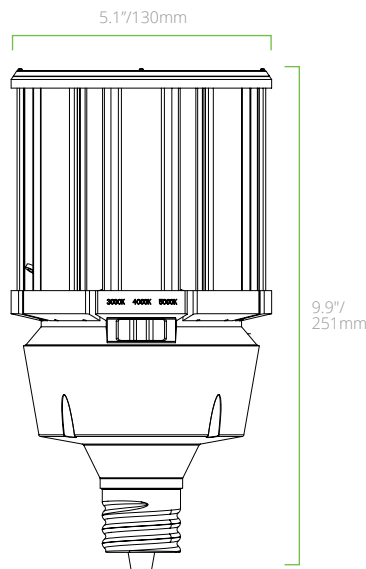

NOTE: Sensor-ready for 36-120W models only

PRODUCT DIMENSIONS

18W - E26

18W - EX39

27W - E26

27W - EX39

36W - E26

36W - EX39

**45W & 54W
E26**

**45W & 54W
EX39**

PRODUCT DIMENSIONS

63W - EX39

80W - EX39

80W - EX39

100W - EX39

120W - EX39

PRODUCT DIMENSIONS

**36W - E26
HIGH VOLTAGE**

**45W & 54W - E26
HIGH VOLTAGE**

**36W - EX39
HIGH VOLTAGE**

**45W & 54W - EX39
HIGH VOLTAGE**

**80W - EX39
HIGH VOLTAGE**

**100W - EX39
HIGH VOLTAGE**