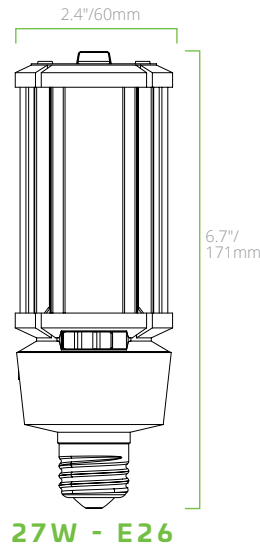

NOTE: Sensor-ready for 36-120W models only

PRODUCT DIMENSIONS

18W - E26

18W - EX39

27W - E26

27W - EX39

36W - E26

36W - EX39

**45W & 54W
E26**

**45W & 54W
EX39**

PRODUCT DIMENSIONS

63W - EX39

80W - EX39

80W - EX39

100W - EX39

120W - EX39

PRODUCT DIMENSIONS

**36W - E26
HIGH VOLTAGE**

**45W & 54W - E26
HIGH VOLTAGE**

**36W - EX39
HIGH VOLTAGE**

**45W & 54W - EX39
HIGH VOLTAGE**

**80W - EX39
HIGH VOLTAGE**

**100W - EX39
HIGH VOLTAGE**