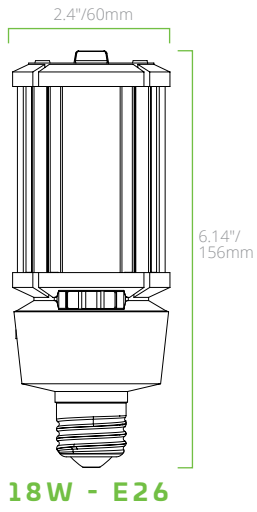

*All lamps ship at the highest wattage setting and at 5000K CCT

**Traditional HID equivalency wattage claimed following by NEMA LL 10-2020 Standard

PLUG-IN SENSORS

| ORDER CODE | ITEM # | DESCRIPTION |
|------------|------------|---|
| 10910 | PT-SEN/PIR | LED HID Replacement Lamp Sensor PIR 3.5mm Plug w/PC |
| 10911 | PT-SEN/PC | LED HID Replacement Lamp Photocell 3.5mm Plug |

NOTE: Sensor-ready for 36-120W models only

PRODUCT DIMENSIONS

18W - E26

18W - EX39

27W - E26

27W - EX39

36W - E26

36W - EX39

**45W & 54W
E26**

**45W & 54W
EX39**

PRODUCT DIMENSIONS

63W - EX39

80W - EX39

80W - EX39

100W - EX39

120W - EX39

PRODUCT DIMENSIONS

**36W - E26
HIGH VOLTAGE**

**45W & 54W - E26
HIGH VOLTAGE**

**36W - EX39
HIGH VOLTAGE**

**45W & 54W - EX39
HIGH VOLTAGE**

**80W - EX39
HIGH VOLTAGE**

**100W - EX39
HIGH VOLTAGE**