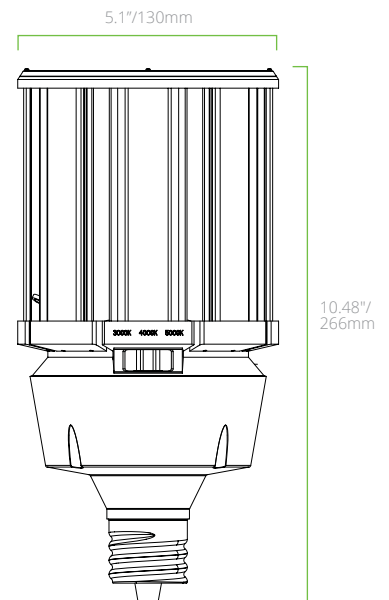

NOTE: Sensor-ready for 36-120W models only

PRODUCT DIMENSIONS

18W - E26

18W - EX39

27W - E26

27W - EX39

36W - E26

36W - EX39

**45W & 54W
E26**

**45W & 54W
EX39**

PRODUCT DIMENSIONS

63W - EX39

80W - EX39

80W - EX39

100W - EX39

120W - EX39

PRODUCT DIMENSIONS

**36W - E26
HIGH VOLTAGE**

**45W & 54W - E26
HIGH VOLTAGE**

**36W - EX39
HIGH VOLTAGE**

**45W & 54W - EX39
HIGH VOLTAGE**

**80W - EX39
HIGH VOLTAGE**

**100W - EX39
HIGH VOLTAGE**