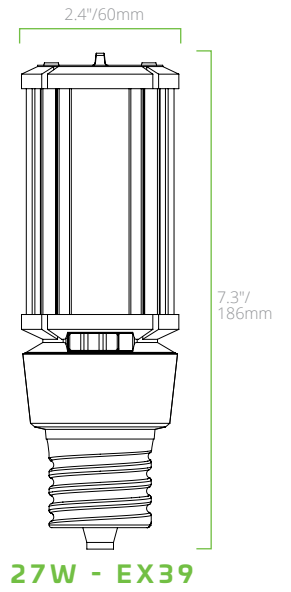

NOTE: Sensor-ready for 36-120W models only

PRODUCT DIMENSIONS

18W - E26

18W - EX39

27W - E26

27W - EX39

36W - E26

36W - EX39

**45W & 54W
E26**

**45W & 54W
EX39**

PRODUCT DIMENSIONS

63W - EX39

80W - EX39

80W - EX39

100W - EX39

120W - EX39

PRODUCT DIMENSIONS

**36W - E26
HIGH VOLTAGE**

**45W & 54W - E26
HIGH VOLTAGE**

**36W - EX39
HIGH VOLTAGE**

**45W & 54W - EX39
HIGH VOLTAGE**

**80W - EX39
HIGH VOLTAGE**

**100W - EX39
HIGH VOLTAGE**