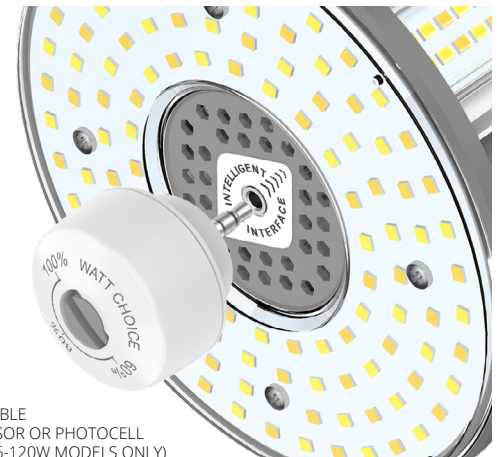

KEY FEATURES

3.5 MM PORT COMPATIBLE
WITH PLUG-IN PIR SENSOR OR PHOTOCELL
(SENSOR-READY FOR 36-120W MODELS ONLY)