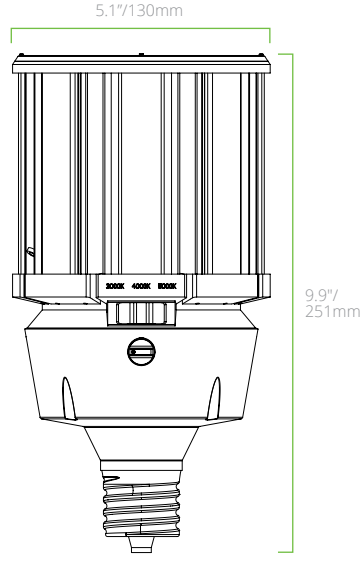

NOTE: Sensor-ready for 36-120W models only

PRODUCT DIMENSIONS

18W - E26

18W - EX39

27W - E26

27W - EX39

36W - E26

36W - EX39

**45W & 54W
E26**

**45W & 54W
EX39**

PRODUCT DIMENSIONS

63W - EX39

80W - EX39

80W - EX39

100W - EX39

120W - EX39

PRODUCT DIMENSIONS

**36W - E26
HIGH VOLTAGE**

**45W & 54W - E26
HIGH VOLTAGE**

**36W - EX39
HIGH VOLTAGE**

**45W & 54W - EX39
HIGH VOLTAGE**

**80W - EX39
HIGH VOLTAGE**

**100W - EX39
HIGH VOLTAGE**