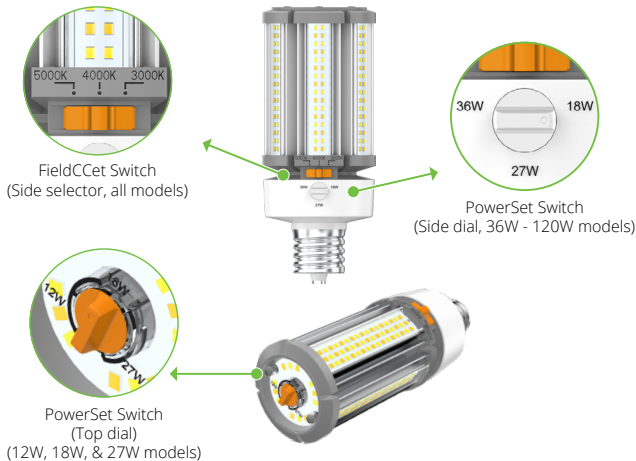

KEY FEATURES

3.5 MM PORT COMPATIBLE
WITH PLUG-IN PIR SENSOR OR PHOTOCELL
(SENSOR-READY FOR 36-120W MODELS ONLY)