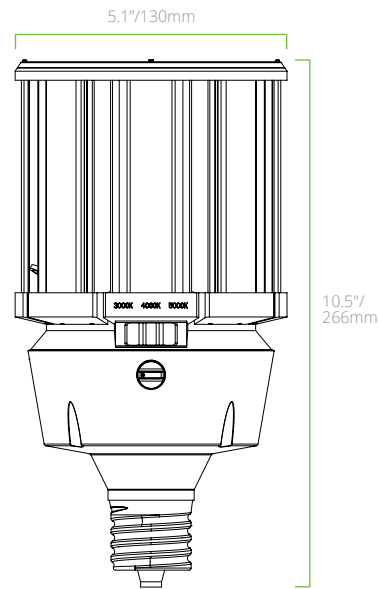

NOTE: Sensor-ready for 36-120W models only

PRODUCT DIMENSIONS

18W - E26

18W - EX39

27W - E26

27W - EX39

36W - E26

36W - EX39

**45W & 54W
E26**

**45W & 54W
EX39**

PRODUCT DIMENSIONS

63W - EX39

80W - EX39

80W - EX39

100W - EX39

120W - EX39

PRODUCT DIMENSIONS

**36W - E26
HIGH VOLTAGE**

**45W & 54W - E26
HIGH VOLTAGE**

**36W - EX39
HIGH VOLTAGE**

**45W & 54W - EX39
HIGH VOLTAGE**

**80W - EX39
HIGH VOLTAGE**

**100W - EX39
HIGH VOLTAGE**