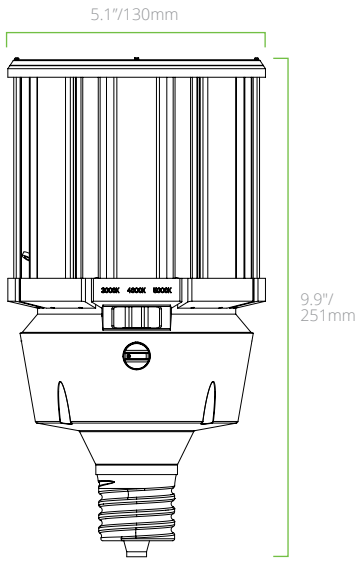

NOTE: Sensor-ready for 36-120W models only

PRODUCT DIMENSIONS

18W - E26

18W - EX39

27W - E26

27W - EX39

36W - E26

36W - EX39

**45W & 54W
E26**

**45W & 54W
EX39**

PRODUCT DIMENSIONS

63W - EX39

80W - EX39

80W - EX39

100W - EX39

120W - EX39

PRODUCT DIMENSIONS

**36W - E26
HIGH VOLTAGE**

**45W & 54W - E26
HIGH VOLTAGE**

**36W - EX39
HIGH VOLTAGE**

**45W & 54W - EX39
HIGH VOLTAGE**

**80W - EX39
HIGH VOLTAGE**

**100W - EX39
HIGH VOLTAGE**