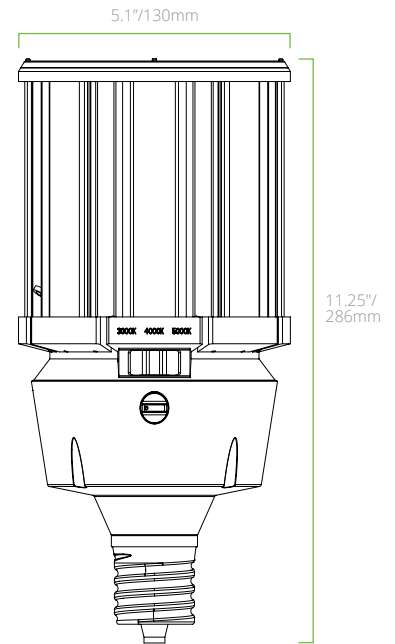

NOTE: Sensor-ready for 36-120W models only

PRODUCT DIMENSIONS

18W - E26

18W - EX39

27W - E26

27W - EX39

36W - E26

36W - EX39

**45W & 54W
E26**

**45W & 54W
EX39**

PRODUCT DIMENSIONS

63W - EX39

80W - EX39

80W - EX39

100W - EX39

120W - EX39

PRODUCT DIMENSIONS

**36W - E26
HIGH VOLTAGE**

**45W & 54W - E26
HIGH VOLTAGE**

**36W - EX39
HIGH VOLTAGE**

**45W & 54W - EX39
HIGH VOLTAGE**

**80W - EX39
HIGH VOLTAGE**

**100W - EX39
HIGH VOLTAGE**