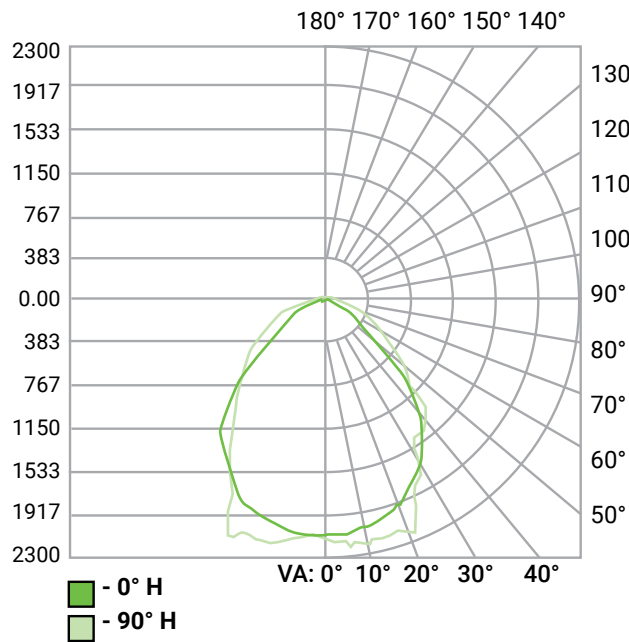

PHOTOMETRIC INFORMATION - LW4/45W/840/HD

POLAR CANDELA DISTRIBUTION

POWER
45W
VOLTAGE
120-347V