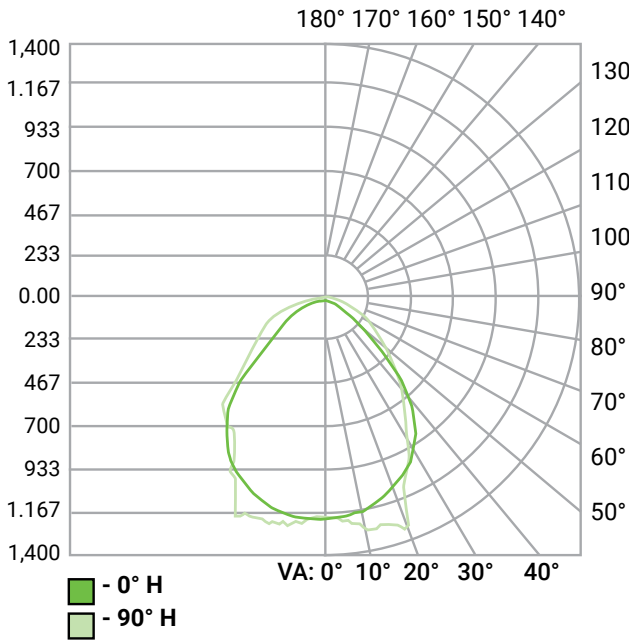

PHOTOMETRIC INFORMATION - LW2/25W/840/HD

POLAR CANDELA DISTRIBUTION

POWER
25W
VOLTAGE
120-347V