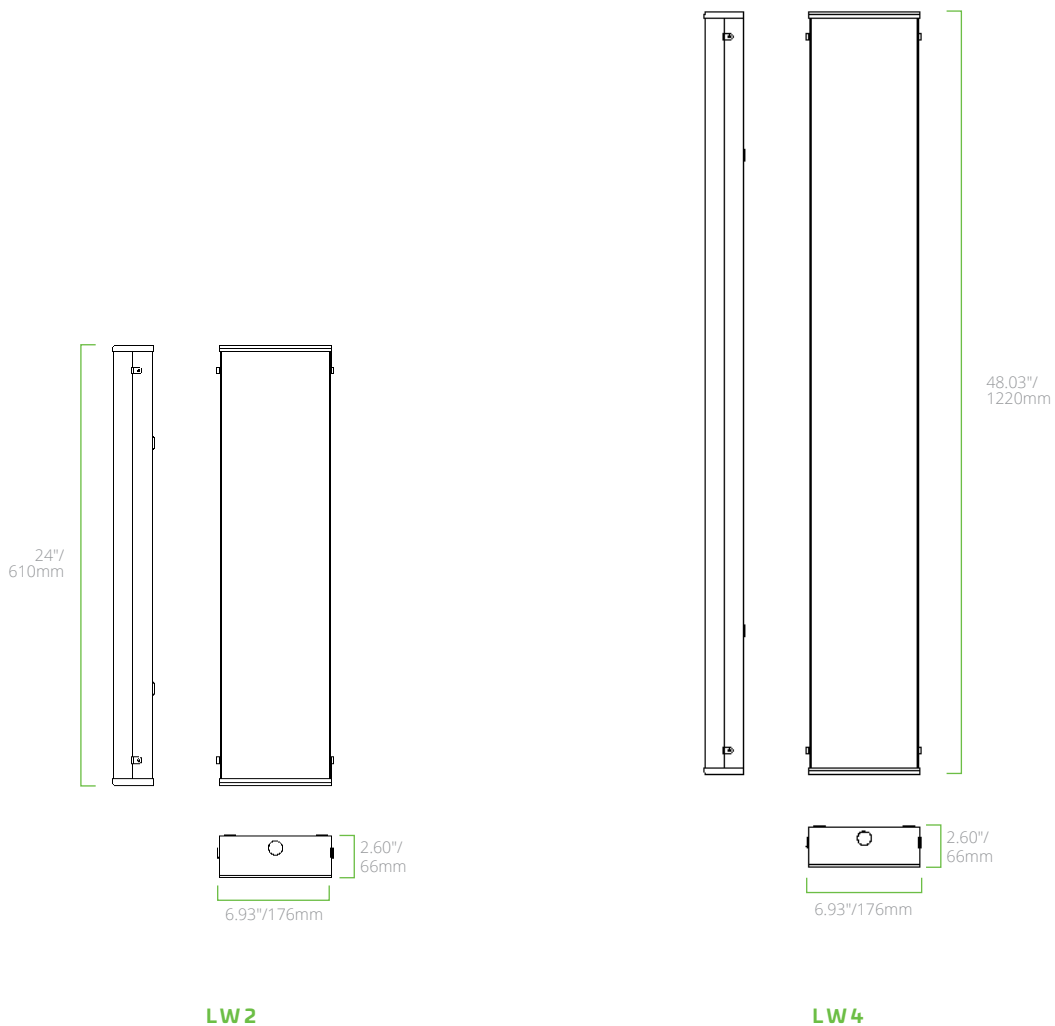

## CONFIGURATOR

MODEL	WATTS/LUMENS	CRI/CCT	VOLTAGE	DIMMING
LW2 : Linear Wrap 2'	25W - 25W; 2,875 lm	840 - 80 CRI; 4000K	H - 120-347V	D - 0-10V Dimming
	PS25 - 15/20/25W; 5,175 lm	FCCT3 - 80 CRI; 35/40/5000K		
LW4 : Linear Wrap 4'	45W - 45W; 2,875 lm	840 - 80 CRI; 4000K		
	PS45 - 27/36/45W; 5,175 lm	FCCT3 - 80 CRI; 35/40/5000K		

## PRODUCT DIMENSIONS