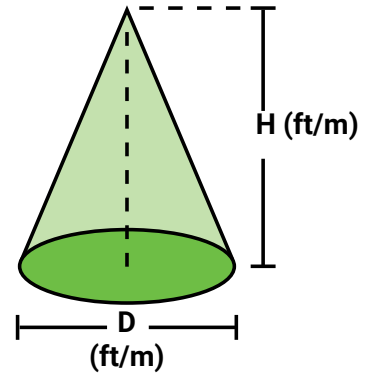

ILLUMINANCE AT A DISTANCE

H (ft/m)	LUX	FC	D (ft/m)
6.6' (2m)	530.2	49.3	12.2' (3.7m)
9.8' (3m)	235.7	21.9	18.4' (5.6m)
13.1' (4m)	132.6	12.3	24.3' (7.4m)
16.4' (5m)	84.8	7.9	30.6' (9.3m)
19.7' (6m)	58.9	5.5	36.5' (11.1m)

*Based on operation at 4000K & 120V.