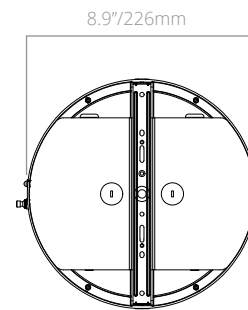

## AVAILABLE ACCESSORIES (9CCT3 versions only)

Order Code	Item #	Description
11289	SSD6-TRIM-BK	6" Trim Black
11308	SSD6-TRIM-CH	6" Trim Chrome
11309	SSD6-TRIM-NI	6" Trim Nickel
11310	SSD8-TRIM-BK	8" Trim Black
11311	SSD8-TRIM-CH	8" Trim Chrome
11312	SSD8-TRIM-NI	8" Trim Nickel

## DIMENSIONS

**6" Trim Ring**

**6" SDL Fixture**

**9" SDL Fixture**

**8" Trim Ring**

**8" SDL Fixture**