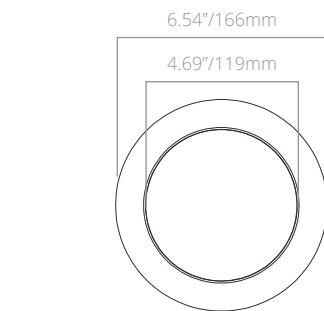

## ORDERING INFORMATION

EXAMPLE: SSD6-84-12W-830-120DT-WH

Model	Size	Lumens	Watts	CRI/CCT	Voltage	Dimming	Finish	Options
SSD : Slim Surface Downlight	6 - 6"	84 - 840 lm	12W - 12W	830 - 80 CRI; 3000K 9CCT3 - 90 CRI; 27/30/4000K	120 - 120V	DT - Triac Dimming	WH - White	
	8 - 8"		18W - 18W	830 - 80 CRI; 3000K 9CCT3 - 90 CRI; 27/30/4000K				
	9 - 9"	126 - 1,260 lm		930 - 90 CRI; 3000K	UNV - 120-277V	[Non-Dim]		EM - Emergency Battery Backup

## DIMENSIONS

**6" Trim Ring**

**6" SDL Fixture**

**9" SDL Fixture**

**8" Trim Ring**

**8" SDL Fixture**