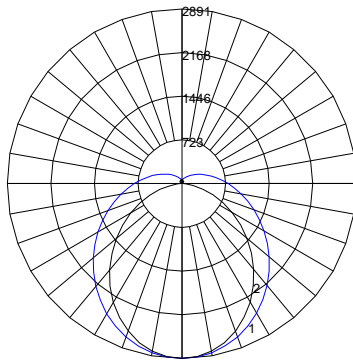

ZONAL LUMEN SUMMARY		
Zone	Lumens	%Fixture
0-20	1049.21	10.3%
0-30	2210.44	21.7%
0-40	3591.27	35.3%
0-60	6339.3	62.3%
0-80	8304.64	81.6%
0-90	8909.24	87.6%
90-180	1262.17	12.4%
0-180	10171.41	100%

STR8-117