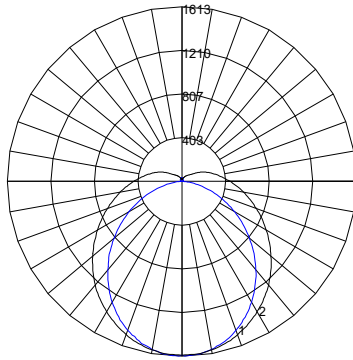

ZONAL LUMEN SUMMARY		
Zone	Lumens	%Fixture
0-20	584.85	10.2%
0-30	1236.42	21.5%
0-40	2018.53	35.1%
0-60	3590.94	62.4%
0-80	4728.79	82.2%
0-90	5085.91	88.4%
90-180	668.28	11.6%
0-180	5754.19	100%

STR8-60