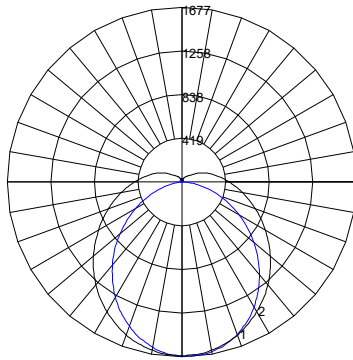

ZONAL LUMEN SUMMARY		
Zone	Lumens	%Fixture
0-20	606.92	10.2%
0-30	1282.38	21.6%
0-40	2091.32	35.3%
0-60	3711.97	62.6%
0-80	4880.54	82.3%
0-90	5247.15	88.5%
90-180	684.52	11.5%
0-180	5931.67	100%

STR8-85