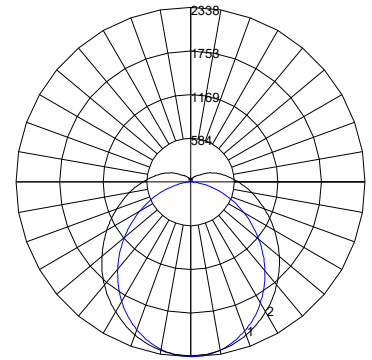

ZONAL LUMEN SUMMARY		
Zone	Lumens	%Fixture
0-20	846.22	10.2%
0-30	1787.67	21.5%
0-40	2915.8	35.1%
0-60	5180.21	62.4%
0-80	6816.87	82.1%
0-90	7331.16	88.3%
90-180	975.03	11.7%
0-180	8306.2	100%

STR8-97