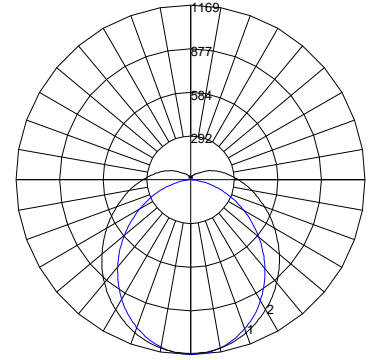

## DIMENSIONS

# PHOTOMETRICS

STR-2C

| ZONAL LUMEN SUMMARY |         |          |
|---------------------|---------|----------|
| Zone                | Lumens  | %Fixture |
| 0-20                | 303.46  | 10.2%    |
| 0-30                | 641.19  | 21.6%    |
| 0-40                | 1045.66 | 35.3%    |
| 0-60                | 1855.98 | 62.6%    |
| 0-80                | 2440.27 | 82.3%    |
| 0-90                | 2623.57 | 88.5%    |
| 90-180              | 342.26  | 11.5%    |
| 0-180               | 2965.83 | 100%     |

STR-3C

| ZONAL LUMEN SUMMARY |         |          |
|---------------------|---------|----------|
| Zone                | Lumens  | %Fixture |
| 0-20                | 423.11  | 10.2%    |
| 0-30                | 893.84  | 21.5%    |
| 0-40                | 1457.9  | 35.1%    |
| 0-60                | 2590.1  | 62.4%    |
| 0-80                | 3408.44 | 82.1%    |
| 0-90                | 3665.58 | 88.3%    |
| 90-180              | 487.52  | 11.7%    |
| 0-180               | 4153.1  | 100%     |