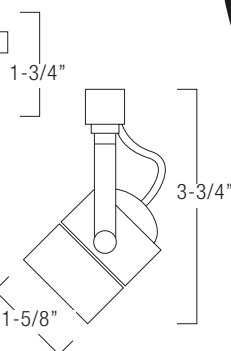

2-1/4"

**ETS507-**  
MR16 Eyelid Ring

<b>Lamp:</b>	50W MR16
<b>DIMENSIONS</b>	
<b>(D)Diameter:</b>	2-1/4"
<b>(L)Length:</b>	5-1/2"
<b>(M)Max. Extension:</b>	5-3/4"

**Finish:**

WH-White     BK-Black

4-1/4"

**ETS502-**  
MR11 Cylinder

<b>Lamp:</b>	35W MR11
<b>DIMENSIONS</b>	
<b>(D)Diameter:</b>	1-5/8"
<b>(L)Length:</b>	1-3/4"
<b>(M)Max. Extension:</b>	4-1/4"

**Finish:**

WH-White     BK-Black