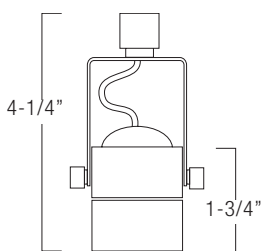

2-1/4"

**ETS507-**  
MR16 Eyelid Ring

<b>Lamp:</b>	50W MR16
<b>DIMENSIONS</b>	
<b>(D)Diameter:</b>	2-1/4"
<b>(L)Length:</b>	5-1/2"
<b>(M)Max. Extension:</b>	5-3/4"

**Finish:**

WH-White     BK-Black

4-1/4"

**ETS502-**  
MR11 Cylinder

<b>Lamp:</b>	35W MR11
<b>DIMENSIONS</b>	
<b>(D)Diameter:</b>	1-5/8"
<b>(L)Length:</b>	1-3/4"
<b>(M)Max. Extension:</b>	4-1/4"

**Finish:**

WH-White     BK-Black