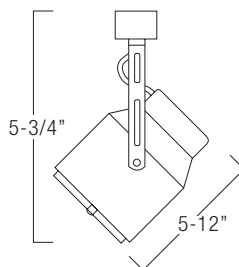

2-1/4"

**ETS507-**  
MR16 Eyelid Ring

<b>Lamp:</b>	50W MR16
<b>DIMENSIONS</b>	
<b>(D)Diameter:</b>	2-1/4"
<b>(L)Length:</b>	5-1/2"
<b>(M)Max. Extension:</b>	5-3/4"

**Finish:**

WH-White     BK-Black

4-1/4"

**ETS502-**  
MR11 Cylinder

<b>Lamp:</b>	35W MR11
<b>DIMENSIONS</b>	
<b>(D)Diameter:</b>	1-5/8"
<b>(L)Length:</b>	1-3/4"
<b>(M)Max. Extension:</b>	4-1/4"

**Finish:**

WH-White     BK-Black