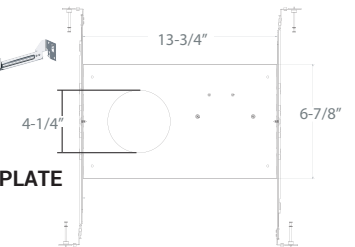

### DIMENSION

Cut Hole Size  
Ø4-1/4" (108mm)

NOMINAL LUMENS	DELIVERED LUMENS	WATTAGE
600	620	10W

Based on 4000K, 90+ CRI. Actual wattage may vary +/- 5%

**ACCESSORIES**

**RL-ACC-SLIM-1-10F**  
10-ft long extension

**RL-ACC-SLIM-1-20F**  
20-ft long extension

**RL-UNV-4/5/6**  
For use with: 4", 5", 6"  
Universal mounting plate

**AL-ACC-SLIM-4-F-ROUGHPLATE**  
For 4" downlight

**RL-ACC-SLIM-4-ROUGHPLATE**  
Rough-in plate for use with 4" downlights

**RL-ACC-SLIM-1-10F**

**OPTIONS**

- RL-ACC-SLIM-1-10F** - 10ft Long Extension
- RL-ACC-SLIM-1-20F** - 20ft Long Extension
- RL-UNV-4/5/6** - Universal Mounting Plate for 4", 5" and 6"
- RL-ACC-SLIM-4-ROUGHPLATE** - 4" Mounting Plate
- AL-ACC-SLIM-4-F-ROUGHPLATE** - 4" Flanged Roughplate