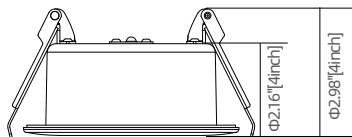

### DIMENSION

Cut Hole Size  
Ø4-1/4" (108mm)

NOMINAL LUMENS	DELIVERED LUMENS	WATTAGE
600	620	10W

Based on 4000K, 90+ CRI. Actual wattage may vary +/- 5%