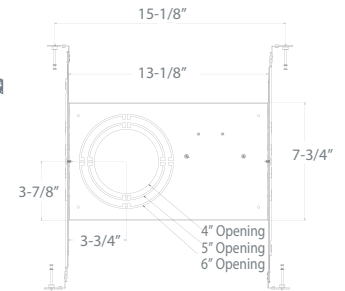

### DIMENSION

Cut Hole Size  
Ø4-1/4" (108mm)

NOMINAL LUMENS	DELIVERED LUMENS	WATTAGE
600	620	10W

Based on 4000K, 90+ CRI. Actual wattage may vary +/- 5%

### INSTALLATION

Cut hole in ceiling. Insert luminaire into opening by squeezing spring clips on both sides of luminaire. The width in ceiling needed for the driver to fit is 3".

You **MUST** seal all gaps between the ceiling and fixture with weatherproof silicone sealant. This deters moisture and water from damaging fixtures and other mechanical ceiling elements.

**ACCESSORIES**

**RL-ACC-SLIM-1-10F**  
10-ft long extension

**RL-ACC-SLIM-1-20F**  
20-ft long extension

**RL-UNV-4/5/6**  
For use with: 4", 5", 6"  
Universal mounting plate

**AL-ACC-SLIM-4-F-ROUGHPLATE**  
For 4" downlight

**RL-ACC-SLIM-4-ROUGHPLATE**  
Rough-in plate for use with 4" downlights

**RL-ACC-SLIM-1-10F**

**OPTIONS**

- RL-ACC-SLIM-1-10F** - 10ft Long Extension
- RL-ACC-SLIM-1-20F** - 20ft Long Extension
- RL-UNV-4/5/6** - Universal Mounting Plate for 4", 5" and 6"
- RL-ACC-SLIM-4-ROUGHPLATE** - 4" Mounting Plate
- AL-ACC-SLIM-4-F-ROUGHPLATE** - 4" Flanged Roughplate