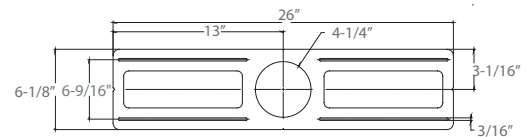

### DIMENSION

Cut Hole Size  
Ø4-1/4" (108mm)

NOMINAL LUMENS	DELIVERED LUMENS	WATTAGE
600	620	10W

Based on 4000K, 90+ CRI. Actual wattage may vary +/- 5%

### INSTALLATION

Cut hole in ceiling. Insert luminaire into opening by squeezing spring clips on both sides of luminaire. The width in ceiling needed for the driver to fit is 3".

You **MUST** seal all gaps between the ceiling and fixture with weatherproof silicone sealant. This deters moisture and water from damaging fixtures and other mechanical ceiling elements.

**ACCESSORIES**

**RL-ACC-SLIM-1-10F**  
10-ft long extension

**RL-ACC-SLIM-1-20F**  
20-ft long extension

**RL-UNV-4/5/6**  
For use with: 4", 5", 6"  
Universal mounting plate

**AL-ACC-SLIM-4-F-ROUGHPLATE**  
For 4" downlight

**RL-ACC-SLIM-4-ROUGHPLATE**  
Rough-in plate for use with 4" downlights

**RL-ACC-SLIM-1-10F**

**OPTIONS**

- RL-ACC-SLIM-1-10F** - 10ft Long Extension
- RL-ACC-SLIM-1-20F** - 20ft Long Extension
- RL-UNV-4/5/6** - Universal Mounting Plate for 4", 5" and 6"
- RL-ACC-SLIM-4-ROUGHPLATE** - 4" Mounting Plate
- AL-ACC-SLIM-4-F-ROUGHPLATE** - 4" Flanged Roughplate