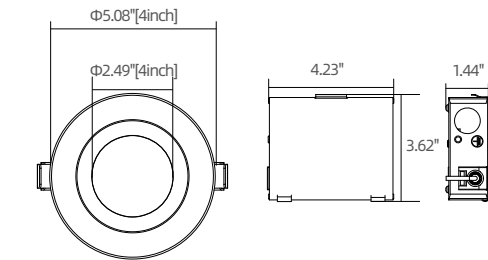

### DIMENSION

Cut Hole Size  
Ø4-1/4" (108mm)

NOMINAL LUMENS	DELIVERED LUMENS	WATTAGE
600	620	10W

Based on 4000K, 90+ CRI. Actual wattage may vary +/- 5%