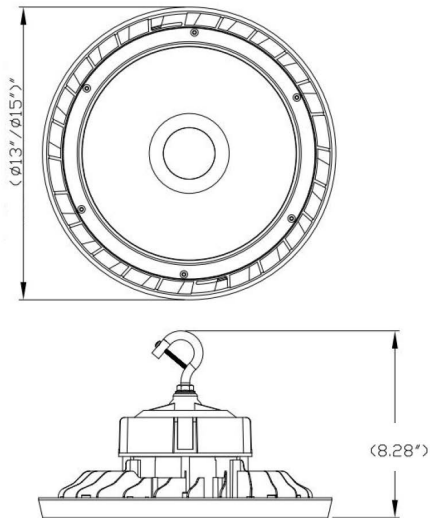

**EASY 3 COLORS**  
**SELECTOR**  
3500K • 4000K • 5000K

NOMINAL LUMENS	DELIVERED LUMENS	WATTAGE
26000	24931	200 W
19000	19115	150 W

Based on 4000K, 85+ CRI. Actual wattage may vary +/- 5%

**FEATURES**

The Oracle LED UFO High Bay is a round high bay designed to withstand high temperatures, wet environments, airborne contaminants, and electrical shock. High lumen output and circular form factor leave no dark corners. Built-in hanging hook included for easy installation. Applications include warehouses, commercial facilities, retail, roadways, campuses, garages with high ceilings, and gymnasiums.

WD: WIDE  
Candlepower Distribution Curve

**PERFORMANCE**

Efficacy up to 130lm/W, designed to replace 400W metal halide (MH) bulbs while consuming 200W. Increase energy savings with optional bi-level motion sensor.

**OPTICS**

A .16" thick clear tempered glass lens protects LEDs. Reflector and lens options provide maximum versatility and uniformity.

**CONSTRUCTION**

One-piece, sealed die-cast aluminum housing requires no additional parts. Heat sink included in casting, preventing high bay from heating up during use. Wet location rating serves both indoor and outdoor applications.