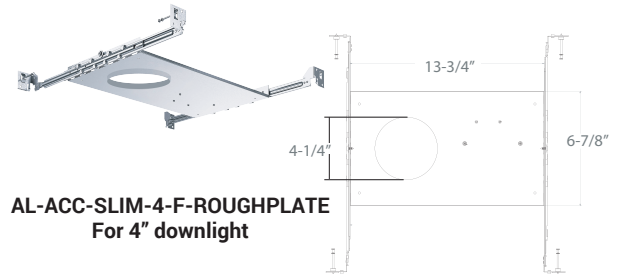

NOMINAL LUMENS	DELIVERED LUMENS	WATTAGE
600	600	12W

Based on 4000K, 90+ CRI. Actual wattage may vary +/- 5%

**INSTALLATION**

Cut hole in ceiling. Insert luminaire into opening by squeezing spring clips on both sides of luminaire. The width in ceiling needed for the driver to fit is 3".

**TRIM**

**ACCESSORIES**

**RL-ACC-SLIM-1-10F**  
10-ft long extension

**RL-ACC-SLIM-1-20F**  
20-ft long extension

**RL-ACC-SLIM-4-ROUGHPLATE**  
Rough-in plate for use with 4" downlights

EXAMPLE:

**RPL464-600L-DIMTR-120-27K/30K/35K/40K/50K-90-WH**

**OPTIONS**

- RL-ACC-SLIM-1-10F** - 10ft Long Extension
- RL-ACC-SLIM-1-20F** - 20ft Long Extension
- RL-UNV-4/5/6** - Universal Mounting Plate for 4", 5" and 6"
- RL-ACC-SLIM-4-ROUGHPLATE** - 4" Mounting Plate
- AL-ACC-SLIM-4-F-ROUGHPLATE** - 4" Flanged Roughplate