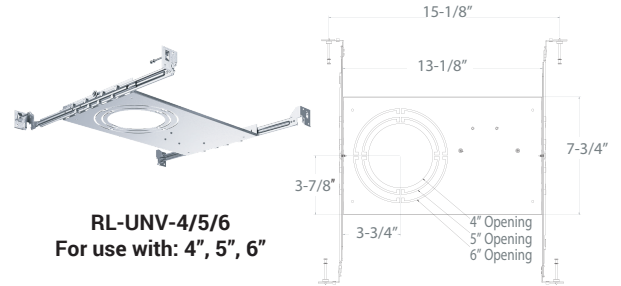

NOMINAL LUMENS	DELIVERED LUMENS	WATTAGE
600	600	12W

Based on 4000K, 90+ CRI. Actual wattage may vary +/- 5%

**INSTALLATION**

Cut hole in ceiling. Insert luminaire into opening by squeezing spring clips on both sides of luminaire. The width in ceiling needed for the driver to fit is 3".

**TRIM**

**ACCESSORIES**

**RL-ACC-SLIM-1-10F**  
10-ft long extension

**RL-ACC-SLIM-1-20F**  
20-ft long extension

**RL-ACC-SLIM-4-ROUGHPLATE**  
Rough-in plate for use with 4" downlights

EXAMPLE:

**RPL464-600L-DIMTR-120-27K/30K/35K/40K/50K-90-WH**

**OPTIONS**

- RL-ACC-SLIM-1-10F** - 10ft Long Extension
- RL-ACC-SLIM-1-20F** - 20ft Long Extension
- RL-UNV-4/5/6** - Universal Mounting Plate for 4", 5" and 6"
- RL-ACC-SLIM-4-ROUGHPLATE** - 4" Mounting Plate
- AL-ACC-SLIM-4-F-ROUGHPLATE** - 4" Flanged Roughplate