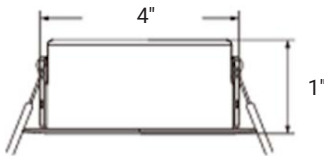

EASY 5 COLORS  
**SELECCTOR**  
2700K • 3000K • 3500K • 4000K • 5000K

**NEW**  
**ADJUSTABLE**  
DESIGN

**FEATURES**

4" round multi-CCT LED "Adjustable Downlight" engineered for new construction, remodel, or retrofit to accommodate insulated or dropped ceilings. Easily access field-adjustable 5-Color SeleCCTOR switch by lowering the luminaire from the opening. Recessed housing not required, especially with limited plenum applications. Remote driver allows easy installation and maintenance. Small aperture and shallow depth are ideal for unlimited applications.

NOMINAL LUMENS	DELIVERED LUMENS	WATTAGE
600	600	12W

Based on 4000K, 90+ CRI. Actual wattage may vary +/- 5%

**INSTALLATION**

Cut hole in ceiling. Insert luminaire into opening by squeezing spring clips on both sides of luminaire. The width in ceiling needed for the driver to fit is 3".