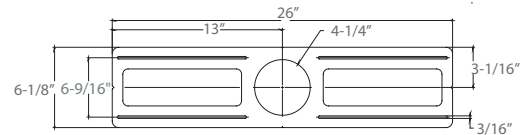

NOMINAL LUMENS	DELIVERED LUMENS	WATTAGE
600	600	12W

Based on 4000K, 90+ CRI. Actual wattage may vary +/- 5%

**INSTALLATION**

Cut hole in ceiling. Insert luminaire into opening by squeezing spring clips on both sides of luminaire. The width in ceiling needed for the driver to fit is 3".

**TRIM**

**ACCESSORIES**

**RL-ACC-SLIM-1-10F**  
10-ft long extension

**RL-ACC-SLIM-1-20F**  
20-ft long extension

**RL-ACC-SLIM-4-ROUGHPLATE**  
Rough-in plate for use with 4" downlights

EXAMPLE:

**RPL464-600L-DIMTR-120-27K/30K/35K/40K/50K-90-WH**

**OPTIONS**

- RL-ACC-SLIM-1-10F** - 10ft Long Extension
- RL-ACC-SLIM-1-20F** - 20ft Long Extension
- RL-UNV-4/5/6** - Universal Mounting Plate for 4", 5" and 6"
- RL-ACC-SLIM-4-ROUGHPLATE** - 4" Mounting Plate
- AL-ACC-SLIM-4-F-ROUGHPLATE** - 4" Flanged Roughplate