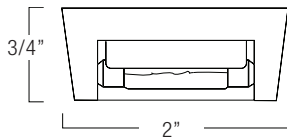

LED OPTIONS

ETS534-
Festoon Xenon Fixture

ETS533-
Rigid Loop Lampholder

Lamp:	1/W LED LAMP- 10W/5W Xenon Festoon Base 12V (not included)
DIMENSIONS	
(L)Length:	2-3/4"
(W)Width:	3/4"
(H)Height:	5/8"

Lamp:	10W/5W Xenon Rigid Loop Base 12V (not included)
DIMENSIONS	
(L)Length:	2"
(W)Width:	1/2"
(H)Height:	3/4"

Finish:

☐ WH-White ☒ BK-Black

Finish:

☐ WH-White ☒ BK-Black

LAMP IS NOT INCLUDED FOR ORDERING THE LAMP SEE BELOW

SL1-LED REPLACEMENT LAMPS

CATALOG	WATTAGE	VOLTAGE	COLOR
SL1-LED-CW-12	1W	12V	COOL WHITE
SL1-LED-SW-12	1W	12V	SUPER WHITE
SL1-LED-WW-12	1W	12V	WARM WHITE

SL1- RIGID LOOP XENON REPLACEMENT LAMPS

CATALOG	WATTAGE	VOLTAGE	COLOR
SL1-5000899	5W	12V	FROSTED
SL1-5000852	5W	12V	CLEAR
SL1-5000901	10W	12V	FROSTED
SL1-5000853	10W	12V	CLEAR

LAMP IS NOT INCLUDED FOR ORDERING THE LAMP SEE BELOW

SL2-LED REPLACEMENT LAMPS

CATALOG	WATTAGE	VOLTAGE	COLOR
SL2-LED-CW-12	1W	12V	COOL WHITE
SL2-LED-SW-12	1W	12V	SUPER WHITE
SL2-LED-WW-12	1W	12V	WARM WHITE

SL2- FESTOON XENON REPLACEMENT LAMPS

CATALOG	WATTAGE	VOLTAGE	COLOR
SL2-5000886	5W	12V	FROSTED
SL2-5000765	5W	12V	CLEAR
SL2-5000891	10W	12V	FROSTED
SL2-5000850	10W	12V	CLEAR

LAMP IS NOT INCLUDED FOR ORDERING THE LAMP SEE BELOW

SL3-LED REPLACEMENT LAMPS

CATALOG	WATTAGE	VOLTAGE	COLOR
SL3-LED-CW-12	1.8W	12V	COOL WHITE
SL3-LED-SW-12	1.8W	12V	SUPER WHITE
SL2-LED-WW-12	1.8W	12V	WARM WHITE