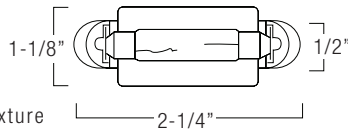

LED OPTIONS

ETS534-
Festoon Xenon Fixture

Lamp:	1/W LED LAMP- 10W/5W Xenon Festoon Base 12V (not included)
DIMENSIONS	
(L)Length:	2-3/4"
(W)Width:	3/4"
(H)Height:	5/8"

Lamp:	10W/5W Xenon Rigid Loop Base 12V (not included)
DIMENSIONS	
(L)Length:	2"
(W)Width:	1/2"
(H)Height:	3/4"

Finish:

☐ WH-White ☒ BK-Black

Finish:

☐ WH-White ☒ BK-Black

LAMP IS NOT INCLUDED FOR ORDERING THE LAMP SEE BELOW

SL1-LED REPLACEMENT LAMPS

CATALOG	WATTAGE	VOLTAGE	COLOR
SL1-LED-CW-12	1W	12V	COOL WHITE
SL1-LED-SW-12	1W	12V	SUPER WHITE
SL1-LED-WW-12	1W	12V	WARM WHITE

SL1- RIGID LOOP XENON REPLACEMENT LAMPS

CATALOG	WATTAGE	VOLTAGE	COLOR
SL1-5000899	5W	12V	FROSTED
SL1-5000852	5W	12V	CLEAR
SL1-5000901	10W	12V	FROSTED
SL1-5000853	10W	12V	CLEAR

LAMP IS NOT INCLUDED FOR ORDERING THE LAMP SEE BELOW

SL2-LED REPLACEMENT LAMPS

CATALOG	WATTAGE	VOLTAGE	COLOR
SL2-LED-CW-12	1W	12V	COOL WHITE
SL2-LED-SW-12	1W	12V	SUPER WHITE
SL2-LED-WW-12	1W	12V	WARM WHITE

SL2- FESTOON XENON REPLACEMENT LAMPS

CATALOG	WATTAGE	VOLTAGE	COLOR
SL2-5000886	5W	12V	FROSTED
SL2-5000765	5W	12V	CLEAR
SL2-5000891	10W	12V	FROSTED
SL2-5000850	10W	12V	CLEAR

LAMP IS NOT INCLUDED FOR ORDERING THE LAMP SEE BELOW

SL3-LED REPLACEMENT LAMPS

CATALOG	WATTAGE	VOLTAGE	COLOR
SL3-LED-CW-12	1.8W	12V	COOL WHITE
SL3-LED-SW-12	1.8W	12V	SUPER WHITE
SL2-LED-WW-12	1.8W	12V	WARM WHITE