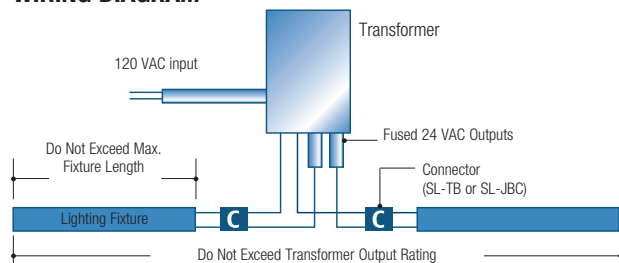

MAXIMUM FIXTURE SIZE

LAMP SPACING	2.4" O.C.	3" O.C.	4" O.C.	6" O.C.
NUMBER OF LAMPS/FOOT	5	4	3	2
MAX. LENGTH @ 24V 1W	96'	120'	150'	150'
MAX. WATTAGE @ 24V 1W	480	480	480	480
MAX. LENGTH @ 12V 1W	48'	60'	75'	75'
MAX. WATTAGE @ 12V 1W	240	240	240	240
MAX. LAMPS/CIRCUIT @ 24V 1W	480	480	550	300

The maximum capacity of a fixture must not exceed 20 amps (480 Watts @ 24 Volts). If a run length exceeds these limitations, then it should only be provided by multiple fixtures. Each fixture would then require an independent feed running to the transformer. Additionally, fixtures using 6" on center are further restricted in size to prevent excessive drops in voltage. Please call our technical department for more details.

APPROXIMATE SIZES AND WEIGHT

Part#	Type	Output(12V/24V)	Depth	Height	Width	Weight
EV24-150*	Magnetic	1@150 Watts	2-15/16"	7-9/16"	3-1/16"	10 lbs.
EV24-200*	Magnetic	1@200 Watts	2-15/16"	7-9/16"	3-1/16"	12 lbs.
ODX-250S-24*	Magnetic	1@250 Watts	3-3/8"	8-1/16"	4-3/16"	16 lbs.
EV24-300*	Magnetic	1@300 Watts	3-3/8"	8-1/16"	4-3/16"	16 lbs.
ODX-500*	Magnetic	1@500 Watts	4-1/4"	9-7/16"	4-11/16"	20 lbs.
ODX-600S*	Magnetic	1@600 Watts	4-1/4"	9-7/16"	4-11/16"	20 lbs.
ODX-750S-24*	Magnetic	2@375 Watts	4-1/4"	9-7/16"	4-11/16"	28 lbs.
ODX-1000*	Magnetic	2@500 Watts	4-15/32"	8-13/32"	7-13/16"	32 lbs.
ODX-1200S*	Magnetic	2@600 Watts	5-7/16"	10-9/16"	6-3/4"	35 lbs.

*277V available upon request

WIRING DIAGRAM

TRANSFORMER SPECIFICATION GUIDE

Requested wattage of transformer	= Lamp Wattage	x number of lamp/ft	x Length
150W	1W	2.4" O.C. = 5 lamps	
	1.8W	3" O.C. = 4 lamps	
		4" O.C. = 3 lamps	
		5" O.C. = 2.4 lamps	
		6" O.C. = 2 lamps	

USE FORMULA TO DETERMINE WHICH TRANSFORMER TO USE

Requested wattage of transformer	= Lamp Wattage	x number of lamp/ft	x Length
150W	1W	4" O.C. = 3 lamps	50'

SL1

SL2

SL3

REPLACEMENT LAMPS FOR EXISTING RIGID LOOP 24V COVE LIGHTING SYSTEMS (OR ELITE SL1 SYSTEM)

CATALOG	WATTAGE	VOLTAGE	COLOR
SL1-LED-NW-12	1W	12V	30K
SL1-LED-CW-12	1W	12V	41K
SL1-LED-NW-24	1W	24V	30K
SL1-LED-CW-24	1W	24V	41K

REPLACEMENT LAMPS FOR EXISTING FESTOON 24V COVE LIGHTING SYSTEMS (OR ELITE SL2 SYSTEM)

CATALOG	WATTAGE	VOLTAGE	COLOR
SL2-LED-NW-12	1W	12V	30K
SL2-LED-CW-12	1W	12V	41K
SL2-LED-NW-24	1W	24V	30K
SL2-LED-CW-24	1W	24V	41K

REPLACEMENT LAMPS FOR EXISTING FESTOON 24V COVE LIGHTING SYSTEMS (OR ELITE SL3 SYSTEM)

CATALOG	WATTAGE	VOLTAGE	COLOR
SL3-LED-WW-12	1.8W	12V	27K
SL3-LED-CW-12	1.8W	12V	41K
SL3-LED-WW-24	1.8W	24V	27K
SL3-LED-CW-24	1.8W	24V	41K

LED
LINIA

S L - L E D A S Y M M E T R I C A L L I N I A C O V E L E D M O D U L E S