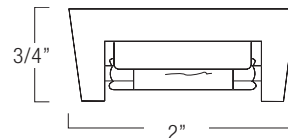

LED OPTIONS

ETS534-
Festoon Xenon Fixture

ETS533-
Rigid Loop Lampholder

Lamp:	1/W LED LAMP- 10W/5W Xenon Festoon Base 12V (not included)
DIMENSIONS	
(L)Length:	2-3/4"
(W)Width:	3/4"
(H)Height:	5/8"

Lamp:	10W/5W Xenon Rigid Loop Base 12V (not included)
DIMENSIONS	
(L)Length:	2"
(W)Width:	1/2"
(H)Height:	3/4"

Finish:

☐ WH-White ☒ BK-Black

Finish:

☐ WH-White ☒ BK-Black

LAMP IS NOT INCLUDED FOR ORDERING THE LAMP SEE BELOW

SL1-LED REPLACEMENT LAMPS

CATALOG	WATTAGE	VOLTAGE	COLOR
SL1-LED-CW-12	1W	12V	COOL WHITE
SL1-LED-SW-12	1W	12V	SUPER WHITE
SL1-LED-WW-12	1W	12V	WARM WHITE

SL1- RIGID LOOP XENON REPLACEMENT LAMPS

CATALOG	WATTAGE	VOLTAGE	COLOR
SL1-5000899	5W	12V	FROSTED
SL1-5000852	5W	12V	CLEAR
SL1-5000901	10W	12V	FROSTED
SL1-5000853	10W	12V	CLEAR

LAMP IS NOT INCLUDED FOR ORDERING THE LAMP SEE BELOW

SL2-LED REPLACEMENT LAMPS

CATALOG	WATTAGE	VOLTAGE	COLOR
SL2-LED-CW-12	1W	12V	COOL WHITE
SL2-LED-SW-12	1W	12V	SUPER WHITE
SL2-LED-WW-12	1W	12V	WARM WHITE

SL2- FESTOON XENON REPLACEMENT LAMPS

CATALOG	WATTAGE	VOLTAGE	COLOR
SL2-5000886	5W	12V	FROSTED
SL2-5000765	5W	12V	CLEAR
SL2-5000891	10W	12V	FROSTED
SL2-5000850	10W	12V	CLEAR

LAMP IS NOT INCLUDED FOR ORDERING THE LAMP SEE BELOW

SL3-LED REPLACEMENT LAMPS

CATALOG	WATTAGE	VOLTAGE	COLOR
SL3-LED-CW-12	1.8W	12V	COOL WHITE
SL3-LED-SW-12	1.8W	12V	SUPER WHITE
SL2-LED-WW-12	1.8W	12V	WARM WHITE