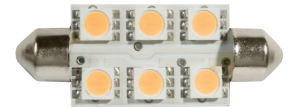

APPROXIMATE SIZES AND WEIGHT

Part#	Type	Output(12V/24V)	Depth	Height	Width	Weight
EV24-150*	Magnetic	1@150 Watts	2-15/16"	7-9/16"	3-1/16"	10 lbs.
EV24-200*	Magnetic	1@200 Watts	2-15/16"	7-9/16"	3-1/16"	12 lbs.
ODX-250S-24*	Magnetic	1@250 Watts	3-3/8"	8-1/16"	4-3/16"	16 lbs.
EV24-300*	Magnetic	1@300 Watts	3-3/8"	8-1/16"	4-3/16"	16 lbs.
ODX-500*	Magnetic	1@500 Watts	4-1/4"	9-7/16"	4-11/16"	20 lbs.
ODX-600S*	Magnetic	1@600 Watts	4-1/4"	9-7/16"	4-11/16"	20 lbs.
ODX-750S-24*	Magnetic	2@375 Watts	4-1/4"	9-7/16"	4-11/16"	28 lbs.
ODX-1000*	Magnetic	2@500 Watts	4-15/32"	8-13/32"	7-13/16"	32 lbs.
ODX-1200S*	Magnetic	2@600 Watts	5-7/16"	10-9/16"	6-3/4"	35 lbs.

*277V available upon request

WIRING DIAGRAM

TRANSFORMER SPECIFICATION GUIDE

Requested wattage of transformer	= Lamp Wattage	x number of lamp/ft	x Length
150W	1W	2.4" O.C. = 5 lamps	
	1.8W	3" O.C. = 4 lamps	
		4" O.C. = 3 lamps	
		5" O.C. = 2.4 lamps	
		6" O.C. = 2 lamps	

USE FORMULA TO DETERMINE WHICH TRANSFORMER TO USE

Requested wattage of transformer	= Lamp Wattage	x number of lamp/ft	x Length
150W	1W	4" O.C. = 3 lamps	50'

SL1

SL2

SL3

REPLACEMENT LAMPS FOR EXISTING RIGID LOOP 24V COVE LIGHTING SYSTEMS (OR ELITE SL1 SYSTEM)

CATALOG	WATTAGE	VOLTAGE	COLOR
SL1-LED-NW-12	1W	12V	30K
SL1-LED-CW-12	1W	12V	41K
SL1-LED-NW-24	1W	24V	30K
SL1-LED-CW-24	1W	24V	41K

REPLACEMENT LAMPS FOR EXISTING FESTOON 24V COVE LIGHTING SYSTEMS (OR ELITE SL2 SYSTEM)