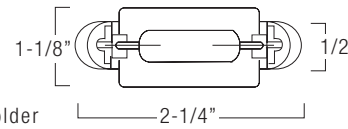

LED OPTIONS

ETS533-
Rigid Loop Lampholder

Lamp:	1/W LED LAMP- 10W/5W Xenon Festoon Base 12V (not included)
DIMENSIONS	
(L)Length:	2-3/4"
(W)Width:	3/4"
(H)Height:	5/8"

Lamp:	10W/5W Xenon Rigid Loop Base 12V (not included)
DIMENSIONS	
(L)Length:	2"
(W)Width:	1/2"
(H)Height:	3/4"

Finish:

☐ WH-White ☒ BK-Black

Finish:

☐ WH-White ☒ BK-Black

LAMP IS NOT INCLUDED FOR ORDERING THE LAMP SEE BELOW

SL1-LED REPLACEMENT LAMPS

CATALOG	WATTAGE	VOLTAGE	COLOR
SL1-LED-CW-12	1W	12V	COOL WHITE
SL1-LED-SW-12	1W	12V	SUPER WHITE
SL1-LED-WW-12	1W	12V	WARM WHITE

SL1- RIGID LOOP XENON REPLACEMENT LAMPS

CATALOG	WATTAGE	VOLTAGE	COLOR
SL1-5000899	5W	12V	FROSTED
SL1-5000852	5W	12V	CLEAR
SL1-5000901	10W	12V	FROSTED
SL1-5000853	10W	12V	CLEAR

LAMP IS NOT INCLUDED FOR ORDERING THE LAMP SEE BELOW

SL2-LED REPLACEMENT LAMPS

CATALOG	WATTAGE	VOLTAGE	COLOR
SL2-LED-CW-12	1W	12V	COOL WHITE
SL2-LED-SW-12	1W	12V	SUPER WHITE
SL2-LED-WW-12	1W	12V	WARM WHITE

SL2- FESTOON XENON REPLACEMENT LAMPS

CATALOG	WATTAGE	VOLTAGE	COLOR
SL2-5000886	5W	12V	FROSTED
SL2-5000765	5W	12V	CLEAR
SL2-5000891	10W	12V	FROSTED
SL2-5000850	10W	12V	CLEAR

LAMP IS NOT INCLUDED FOR ORDERING THE LAMP SEE BELOW

SL3-LED REPLACEMENT LAMPS

CATALOG	WATTAGE	VOLTAGE	COLOR
SL3-LED-CW-12	1.8W	12V	COOL WHITE
SL3-LED-SW-12	1.8W	12V	SUPER WHITE
SL2-LED-WW-12	1.8W	12V	WARM WHITE