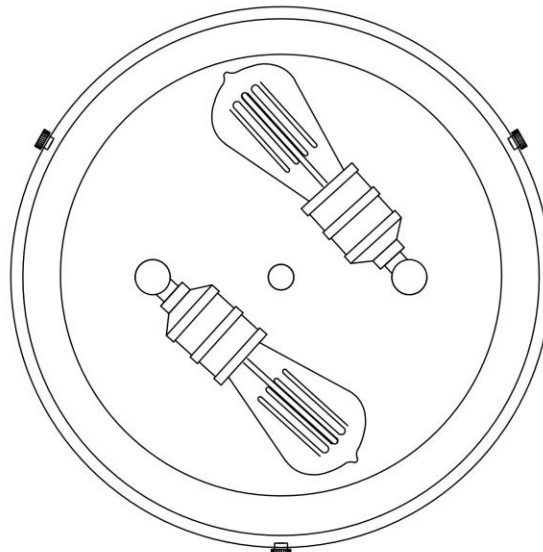

ITEM #:	11850/2
UPC	748119097602
Description	Coby 2-Light Flush Mount in Polished Nickel with Clear Glass
Finish	Polished Nickel
Materials	Glass, Metal
Brand	ELK Lighting
Collection	Coby
Category	Indoor Lighting
Type	Flush Mount

ITEM DIMENSIONS				RATINGS & SPECIFICATIONS				
Width	13 inches			Safety Rating	UL		Certification	N/A
Depth	13 inches			ADA Compliant	N/A		Voltage	N/A
Height	5 inches			BULBS / SOCKETS				
Weight	9 pounds			Quantity	2		Wattage	60 watts
ADDITIONAL DIMENSIONS				Included	No		Type	A19 (E26 Medium Base)
Backplate / Canopy	N/A			Other	N/A			
HCWO	N/A			CHAIN / CORD INFORMATION				
Min. Extension	N/A			Chain	N/A		Cord	N/A
Max. Extension	N/A			SHADE / GLASS DETAILS				
OVERALL HEIGHT				Shade/Glass Description	Clear Glass			
Min.	N/A		Max.	N/A				
EXTENSION ROD(S)				Width	N/A		Height	N/A
N/A				Width at Top	N/A		Width at Bottom	N/A