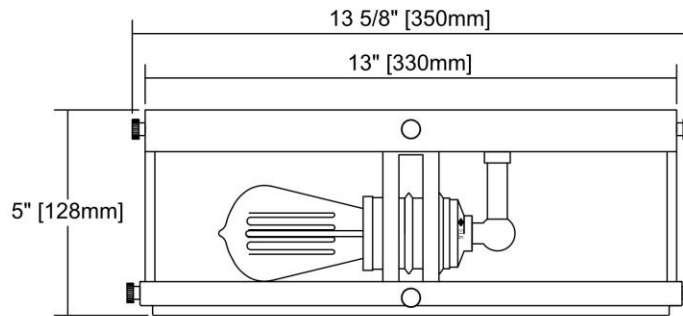

ITEM #:	11850/2
UPC	748119097602
Description	Coby 2-Light Flush Mount in Polished Nickel with Clear Glass
Finish	Polished Nickel
Materials	Glass, Metal
Brand	ELK Lighting
Collection	Coby
Category	Indoor Lighting
Type	Flush Mount

ITEM DIMENSIONS				RATINGS & SPECIFICATIONS				
Width	13 inches			Safety Rating	UL		Certification	N/A
Depth	13 inches			ADA Compliant	N/A		Voltage	N/A
Height	5 inches			BULBS / SOCKETS				
Weight	9 pounds			Quantity	2		Wattage	60 watts
ADDITIONAL DIMENSIONS				Included	No		Type	A19 (E26 Medium Base)
Backplate / Canopy	N/A			Other	N/A			
HCWO	N/A			CHAIN / CORD INFORMATION				
Min. Extension	N/A			Chain	N/A		Cord	N/A
Max. Extension	N/A			SHADE / GLASS DETAILS				
OVERALL HEIGHT				Shade/Glass Description	Clear Glass			
Min.	N/A		Max.	N/A				
EXTENSION ROD(S)				Width	N/A		Height	N/A
N/A				Width at Top	N/A		Width at Bottom	N/A