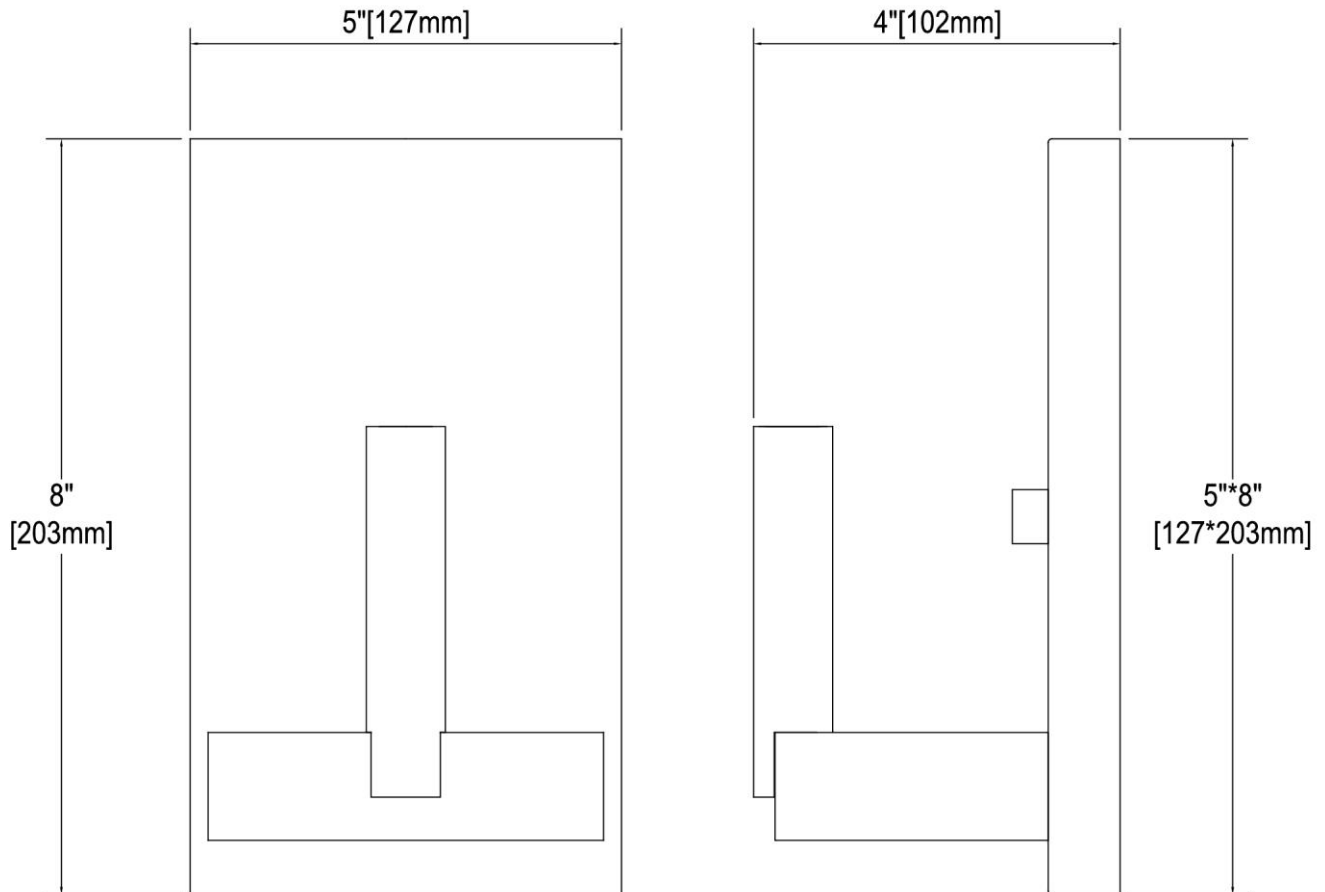

<b>ITEM #:</b>	12310/1
<b>UPC</b>	748119138367
<b>Description</b>	Transitions 1-Light Sconce in Oil Rubbed Bronze and Aspen
<b>Finish</b>	Oil Rubbed Bronze, Aspen
<b>Materials</b>	Steel
<b>Brand</b>	ELK Lighting
<b>Collection</b>	Transitions
<b>Category</b>	Indoor Lighting
<b>Type</b>	Sconce

ITEM DIMENSIONS				RATINGS & SPECIFICATIONS				
<b>Width</b>	5 inches			<b>Safety Rating</b>	UL		<b>Certification</b>	Dry locations
<b>Depth</b>	4 inches			<b>ADA Compliant</b>	Yes		<b>Voltage</b>	120 volts
<b>Height</b>	8 inches			<b>BULBS / SOCKETS</b>				
<b>Weight</b>	2 pounds			<b>Quantity</b>	1	<b>Wattage</b>	60 watts	
ADDITIONAL DIMENSIONS				<b>Included</b>	No		<b>Type</b>	Torpedo (E12 Candelabra Base)
<b>Backplate / Canopy</b>	5x8			<b>Other</b>	N/A			
<b>HCWO</b>	N/A			CHAIN / CORD INFORMATION				
<b>Min. Extension</b>	N/A			<b>Chain</b>	N/A		<b>Cord</b>	8 inches
<b>Max. Extension</b>	N/A			SHADE / GLASS DETAILS				
OVERALL HEIGHT				<b>Shade/Glass Description</b>	No Shade/Glass			
<b>Min.</b>	N/A		<b>Max.</b>	N/A				
EXTENSION ROD(S)				<b>Width</b>	N/A		<b>Height</b>	N/A
N/A				<b>Width at Top</b>	N/A		<b>Width at Bottom</b>	N/A