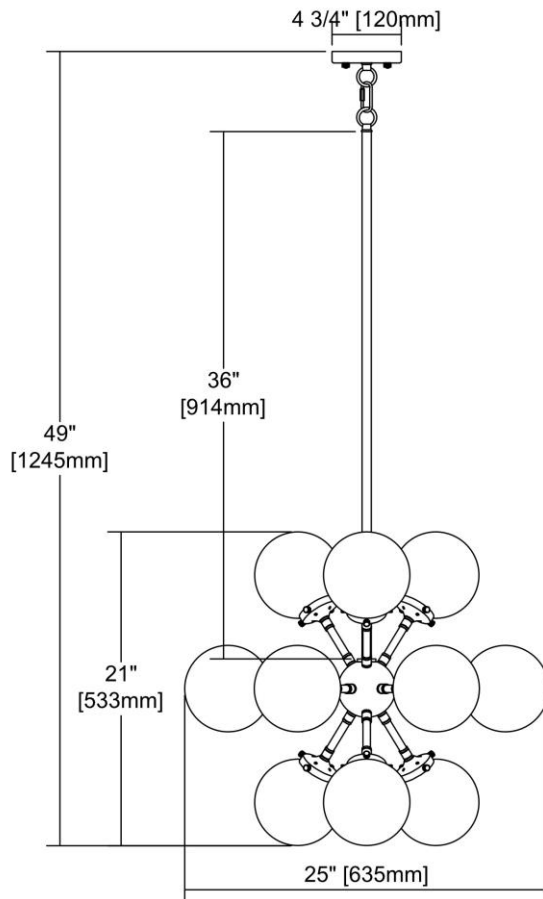


	ITEM #:	14434/12
	UPC	748119115238
	Description	Boudreaux 12-Light Chandelier in Antique Gold and Matte Black with Sphere-shaped Glass
	Finish	Antique Gold, Matte Black
	Materials	Glass, Metal
	Brand	ELK Lighting
	Collection	Boudreaux
	Category	Indoor Lighting
	Type	Chandelier

ITEM DIMENSIONS				RATINGS & SPECIFICATIONS				
Width	25 inches			Safety Rating	UL		Certification	N/A
Depth	25 inches			ADA Compliant	N/A		Voltage	N/A
Height	21 inches			BULBS / SOCKETS				
Weight	12 pounds			Quantity	12		Wattage	60 watts
ADDITIONAL DIMENSIONS				Included	No		Type	B11 (E12 Candelabra Base)
Backplate / Canopy	4.75x4.75			Other	N/A			
HCWO	N/A			CHAIN / CORD INFORMATION				
Min. Extension	N/A			Chain	N/A		Cord	N/A
Max. Extension	N/A			SHADE / GLASS DETAILS				
OVERALL HEIGHT				Shade/Glass Description	Clear Glass			
Min.	N/A		Max.	N/A				
EXTENSION ROD(S)				Width	N/A		Height	N/A
Rods: 1-6, 1-12, 1-18				Width at Top	N/A		Width at Bottom	N/A