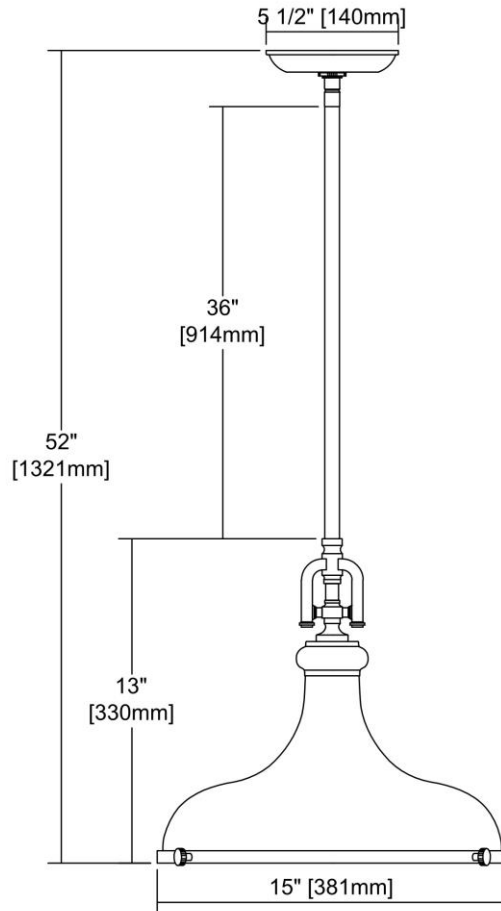


	ITEM #:	57052/1
	UPC	748119090214
	Description	Rutherford 1-Light Pendant in Brushed Nickel with Metal Shade
	Finish	Brushed Nickel
	Materials	Metal
	Brand	ELK Lighting
	Collection	Rutherford
	Category	Indoor Lighting
	Type	Pendant

ITEM DIMENSIONS				RATINGS & SPECIFICATIONS				
Width	18 inches			Safety Rating	UL		Certification	N/A
Depth	18 inches			ADA Compliant	N/A		Voltage	N/A
Height	14 inches			BULBS / SOCKETS				
Weight	8 pounds			Quantity	1		Wattage	100 watts
ADDITIONAL DIMENSIONS				Included	No		Type	A19 (E26 Medium Base)
Backplate / Canopy	5.5x5.5			Other	N/A			
HCWO	N/A			CHAIN / CORD INFORMATION				
Min. Extension	N/A			Chain	N/A		Cord	N/A
Max. Extension	N/A			SHADE / GLASS DETAILS				
OVERALL HEIGHT				Shade/Glass Description	Diffuser and Metal Shade			
Min.	N/A		Max.	N/A				
EXTENSION ROD(S)				Width	18 inches		Height	N/A
Rods: 1-6, 1-12, 1-18				Width at Top	N/A		Width at Bottom	N/A