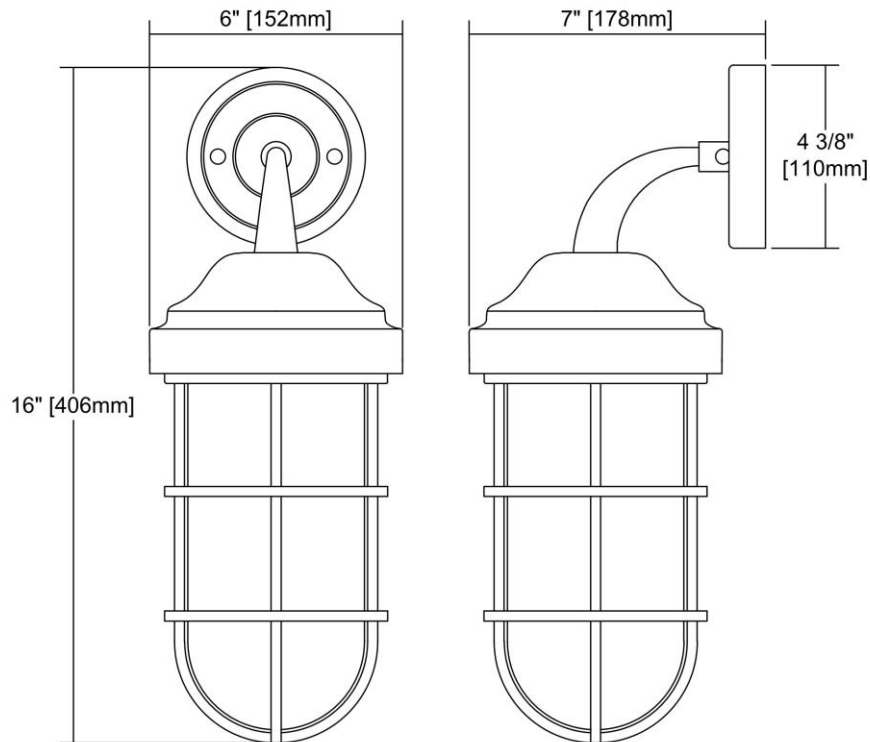

ITEM #:	66355/1
UPC	748119089027
Description	Seaport 1-Light Wall Lamp in Satin Nickel with Clear Glass
Finish	Satin Nickel
Materials	Glass, Steel
Brand	ELK Lighting
Collection	Seaport
Category	Indoor Lighting
Type	Sconce

ITEM DIMENSIONS				RATINGS & SPECIFICATIONS				
Width	6 inches			Safety Rating	UL		Certification	N/A
Depth	8 inches			ADA Compliant	N/A		Voltage	N/A
Height	16 inches			BULBS / SOCKETS				
Weight	4 pounds			Quantity	1		Wattage	60 watts
ADDITIONAL DIMENSIONS				Included	No		Type	A19 (E26 Medium Base)
Backplate / Canopy	4.25x4.25			Other	N/A			
HCWO	N/A			CHAIN / CORD INFORMATION				
Min. Extension	N/A			Chain	N/A		Cord	N/A
Max. Extension	N/A			SHADE / GLASS DETAILS				
OVERALL HEIGHT				Shade/Glass Description	Clear Glass			
Min.	N/A		Max.	N/A				
EXTENSION ROD(S)				Width	N/A		Height	N/A
N/A				Width at Top	N/A		Width at Bottom	N/A