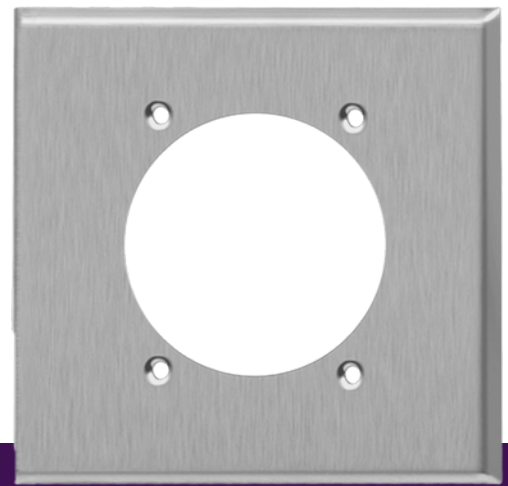

Enerlites®

2-GANG POWER OUTLET STAINLESS STEEL WALL PLATE

MODEL NO: 7992

DESCRIPTION

Attain a phenomenal level of durability for your power outlet covers with the ENERLITES 7992 2-gang wall plate for residential or commercial settings. This wall plate is made from high quality 430 stainless steel for a stylish look that is built to last. It features contoured edges and a modern smooth finish to give your home or office a clean, finished look.

FEATURES

- Made of 430 stainless steel
- Provides extended life in extreme and corrosive environments
- Smooth finish without recessed lines for easy cleaning and to maintain attractive appearance

SPECIFICATIONS

Type	2-Gang Power Outlet
Material	430 Stainless Steel
Hole Diameter	2.456"
Warranty	2 Years

TESTING & CODE COMPLIANCE

APPLICATIONS

- Homes
- Offices
- Schools
- Retail Shops
- Restaurants
- Hotels
- Warehouses
- Garages