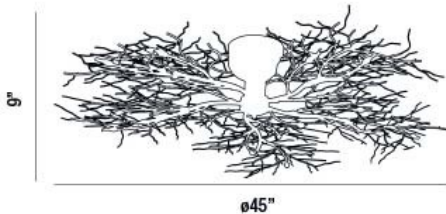

AUTUMN, WALL MOUNT

OPTIONS AVAILABLE

ITEM NO.	FINISH	SHADE
12264-018	CHROME	CHROME

PRODUCT DETAILS

No.	:	12264-018
Product Color	:	CHROME
Product Material	:	METAL
Shade / Accent Colour	:	CHROME
Shade / Accent Material	:	METAL BRANCHES
Diameter	:	45"
Height	:	9"
Weight	:	23.1lbs