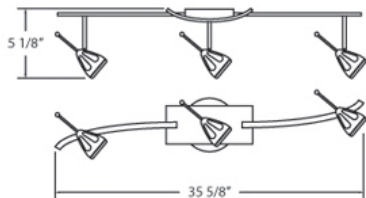

PROJECT INFORMATION

Job Name: Date: Type:

Comments: