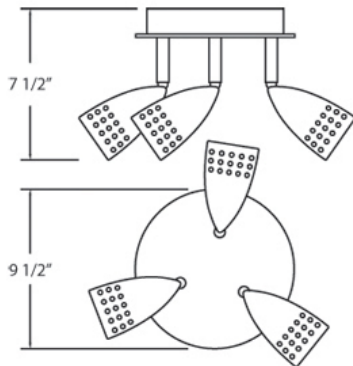

MYA, 3-LIGHT 50W GU10

PRODUCT DETAILS

No.	:	13732-011
Product Color	:	SATIN NICKEL
Diameter	:	9.5"
Height	:	7.5"
Weight	:	2.9lbs

TECHNICAL DETAILS

Canopy / Backplate Height	:	0.8"
Canopy / Backplate Dia.	:	7.9"
Approval	:	
Vertical Adjustment	:	90
Horizontal Adjustment	:	350

Options Available

ITEM NO.	FINISH	SHADE
13732-011	SATIN NICKEL	

LIGHT SOURCE DETAILS

Number of Bulbs	:	3
Light Source	:	Halogen
Light Source Type	:	GU10
Input Voltage	:	120V
Socket Type	:	GU10
Wattage	:	50W
Bulb Included	:	Yes
Dimmable	:	Yes