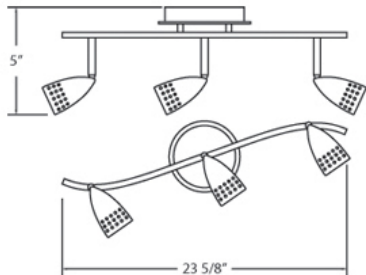

MYA, 3-LIGHT 50W GU10

PRODUCT DETAILS

No.	:	13733-018
Product Color	:	SATIN NICKEL
Length	:	23.625"
Height	:	5"
Weight	:	2.4lbs

TECHNICAL DETAILS

Canopy / Backplate Height	:	0.8"
Canopy / Backplate Dia.	:	4.75"
Approval	:	
Vertical Adjustment	:	90
Horizontal Adjustment	:	350

Options Available

ITEM NO.	FINISH	SHADE
13733-018	SATIN NICKEL	

LIGHT SOURCE DETAILS

Number of Bulbs	:	3
Light Source	:	Halogen
Light Source Type	:	GU10
Input Voltage	:	120V
Socket Type	:	GU10
Wattage	:	50W
Bulb Included	:	Yes
Dimmable	:	Yes