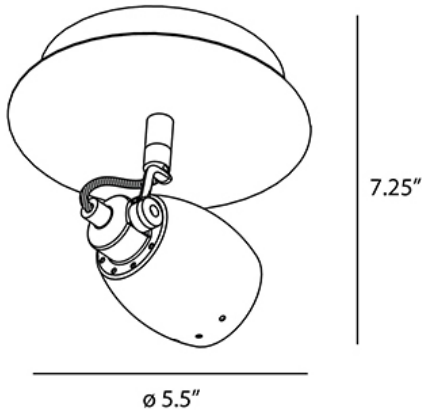

### PRODUCT DETAILS

No.	:	14644-023
Product Color	:	CHROME
Diameter	:	5.5"
Height	:	7.25"
Weight	:	1.3lbs

### TECHNICAL DETAILS

Canopy / Backplate Height	:	1"
Canopy / Backplate Dia.	:	4.75"
Approval	:	