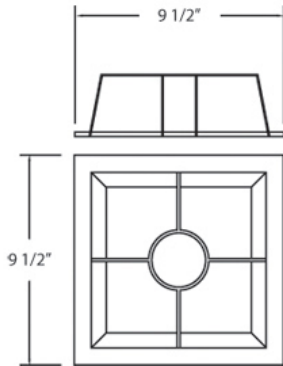

Options Available

ITEM NO.	FINISH	SHADE
14727-49	WHITE	CHROME

PROJECT INFORMATION

Job Name: Date: Type:

Comments: