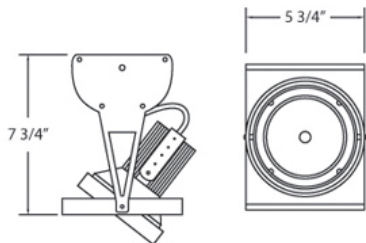

Options Available

ITEM NO.	FINISH	SHADE
14775-017	PLATINUM	PLATINUM