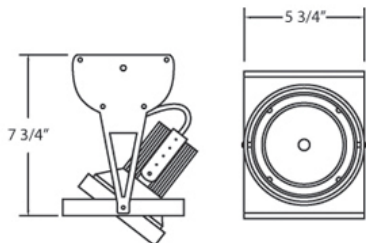

Options Available

ITEM NO.	FINISH	SHADE
14776-014	PLATINUM	PLATINUM