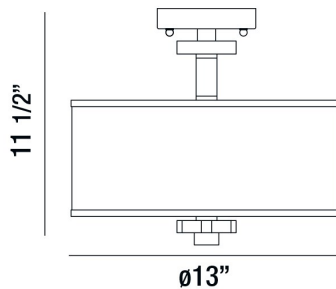

SAVVY, 3-LIGHT SEMI FLUSHMOUNT

PRODUCT DETAILS

No.	:	15330-045
Product Color	:	SATIN NICKEL
Product Material	:	METAL
Shade / Accent Colour	:	WHITE
Shade / Accent Material	:	~
Diameter	:	13"
Height	:	11.5"
Overall Height	:	11.5"
Weight	:	3.3lbs

OPTIONS AVAILABLE

ITEM NO.	FINISH	SHADE
15330-045	SATIN NICKEL	WHITE

TECHNICAL DETAILS

Light Direction	:	Down
Canopy / Backplate Height	:	1"
Canopy / Backplate Dia.	:	4.75"
Adjustable Lamp Head	:	No
Approval	:	