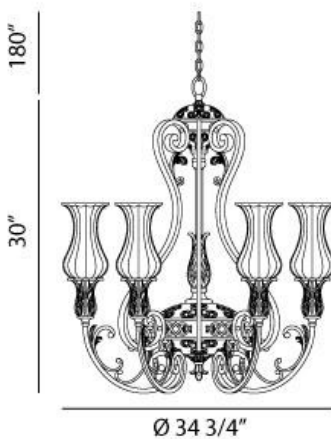

RICHTREE, 6-LIGHT CHANDELIER

PRODUCT DETAILS

No.	:	17494-014
Product Color	:	AGED BRONZE
Shade / Accent Colour	:	AMBER
Diameter	:	34.75"
Height	:	30"
Overall Height	:	210"
Weight	:	53.3lbs

LIGHT SOURCE DETAILS

Number of Bulbs	:	6
Light Source	:	Incandescent
Light Source Type	:	T10
Input Voltage	:	120V
Bulb Voltage	:	120V
Socket Type	:	E26
Wattage	:	60W
Total Wattage	:	360W
Bulb Included	:	No
Dimmable	:	Yes

OPTIONS AVAILABLE

ITEM NO.	FINISH	SHADE
17494-014	AGED BRONZE	AMBER

TECHNICAL DETAILS

Light Direction	:	Up
Hanging Support Type	:	CHAIN
Hanging Support Length	:	180"
Adjustable Lamp Head	:	No
Approval	:	

PROJECT INFORMATION