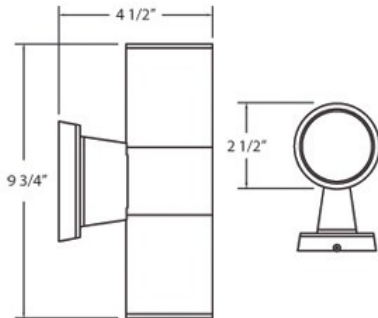

19203, SCONCE, 2X50WGU10

PRODUCT DETAILS

No.	:	19203-010
Product Color	:	GREY
Shade / Accent Colour	:	CLEAR
Width	:	2.5"
Height	:	9.75"
Ext	:	4.5"
Weight	:	1.6lbs

LIGHT SOURCE DETAILS

Number of Bulbs	:	2
Light Source	:	Halogen
Light Source Type	:	GU10
Input Voltage	:	120V
Bulb Voltage	:	120V
Socket Type	:	GU10
Wattage	:	50W
Total Wattage	:	100W
Bulb Included	:	No

OPTIONS AVAILABLE

ITEM NO.	FINISH	SHADE
19203-010	GREY	CLEAR

TECHNICAL DETAILS

Light Direction	:	Down
Adjustable Lamp Head	:	No
IP Rating	:	55
Location	:	WET
Approval	:	

PROJECT INFORMATION

 Job Name: Date: Type: