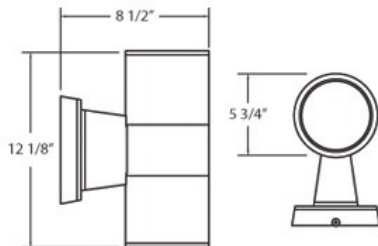

19204, SCONCE, 2X75WPAR30

PRODUCT DETAILS

No.	:	19204-017
Product Color	:	GREY
Shade / Accent Colour	:	CLEAR
Width	:	5.75"
Height	:	12.125"
Ext	:	8.5"
Weight	:	4.7lbs

LIGHT SOURCE DETAILS

Number of Bulbs	:	2
Light Source	:	Incandescent
Light Source Type	:	PAR30
Input Voltage	:	120V
Bulb Voltage	:	120V
Socket Type	:	E26
Wattage	:	75W
Total Wattage	:	150W
Bulb Included	:	No
Dimmable	:	Yes

OPTIONS AVAILABLE

ITEM NO.	FINISH	SHADE
19204-017	GREY	CLEAR

TECHNICAL DETAILS

Light Direction	:	Down
Adjustable Lamp Head	:	No
IP Rating	:	55
Location	:	WET
Approval	:	

PROJECT INFORMATION

 Job Name: Date: Type: