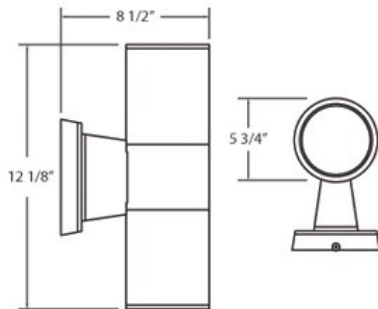

19205, SCONCE, 2X50WPAR20

PRODUCT DETAILS

No.	:	19205-014
Product Color	:	GREY
Shade / Accent Colour	:	CLEAR
Width	:	3.5"
Height	:	10.25"
Ext	:	5.875"
Weight	:	2.4lbs

LIGHT SOURCE DETAILS

Number of Bulbs	:	2
Light Source	:	Incandescent
Light Source Type	:	PAR20
Input Voltage	:	120V
Bulb Voltage	:	120V
Socket Type	:	E26
Wattage	:	50W
Total Wattage	:	100W
Bulb Included	:	No
Dimmable	:	Yes

OPTIONS AVAILABLE

ITEM NO.	FINISH	SHADE
19205-014	GREY	CLEAR

TECHNICAL DETAILS

Light Direction	:	Down
Adjustable Lamp Head	:	No
IP Rating	:	55
Location	:	WET
Approval	:	

PROJECT INFORMATION

Job Name: Date: Type: