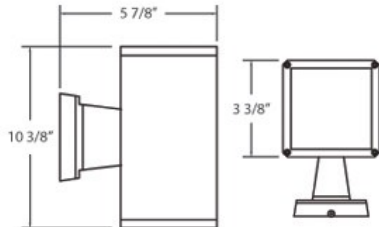

## PRODUCT DETAILS

No.	:	19209-012
Product Color	:	GREY
Shade / Accent Colour	:	CLEAR
Width	:	3.375"
Height	:	10.375"
Ext	:	5.875"
Weight	:	2.8lbs

## TECHNICAL DETAILS

Light Direction	:	Down
Adjustable Lamp Head	:	No
IP Rating	:	55
Location	:	WET
Approval	:	