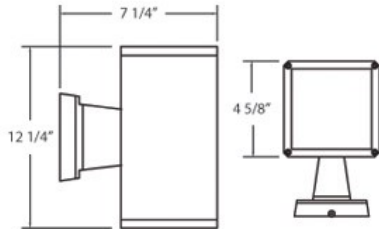

19210, SCONCE, 2X75W PAR30

PRODUCT DETAILS

No.	:	19210-018
Product Color	:	GREY
Shade / Accent Colour	:	CLEAR
Width	:	4.625"
Height	:	12.25"
Ext	:	7.25"
Weight	:	4lbs

LIGHT SOURCE DETAILS

Number of Bulbs	:	2
Light Source	:	Incandescent
Light Source Type	:	PAR30
Input Voltage	:	120V
Bulb Voltage	:	120V
Socket Type	:	E26
Wattage	:	75W
Total Wattage	:	150W
Bulb Included	:	No
Dimmable	:	Yes

OPTIONS AVAILABLE

ITEM NO.	FINISH	SHADE
19210-018	GREY	CLEAR

TECHNICAL DETAILS

Light Direction	:	Down
Adjustable Lamp Head	:	No
IP Rating	:	55
Location	:	WET
Approval	:	

PROJECT INFORMATION

Job Name: Date: Type: