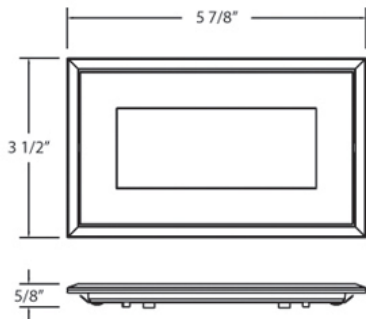

PROJECT INFORMATION

Job Name: Date: Type:

Comments: