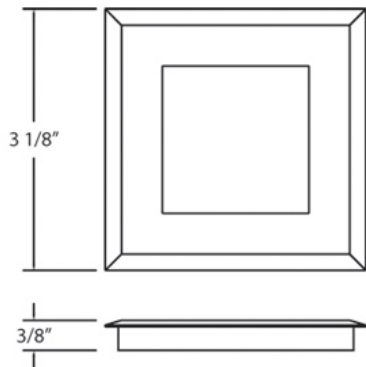

PROJECT INFORMATION

Job Name: Date: Type:

Comments: