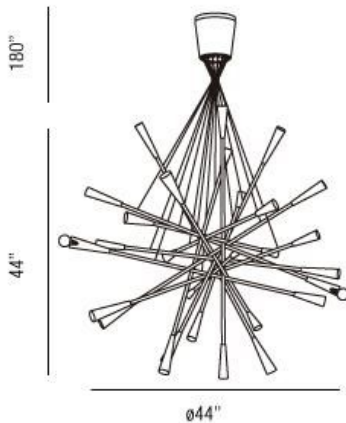

ZAZU, 44" ROUND PENDANT

OPTIONS AVAILABLE

ITEM NO.	FINISH	SHADE
19800-011	CHROME	BLACK/CHROME
19800-028	CHROME	WHITE/CHROME

PRODUCT DETAILS

No.	: 19800-011
Product Color	: CHROME
Product Material	: METAL
Shade / Accent Colour	: BLACK/CHROME
Shade / Accent Material	: METAL
Diameter	: 44"
Height	: 44"
Overall Height	: 230"
Weight	: 70.6lbs

LIGHT SOURCE DETAILS

Number of Bulbs	: 28
Light Source	: Incandescent
Light Source Type	: G16-1/2
Input Voltage	: 120V
Bulb Voltage	: 120V
Socket Type	: E12
Wattage	: 40W
Total Wattage	: 1120W
Bulb Included	: No
Dimmable	: Yes

TECHNICAL DETAILS

Hanging Support Type	: AIRCRAFT CABLE
Hanging Support Length	: 180"
Canopy / Backplate Height	: 8"
Canopy / Backplate Dia.	: 6.5"
Adjustable Lamp Head	: No
Location	: DRY
Approval	: 

PROJECT INFORMATION