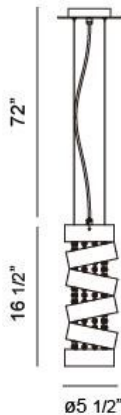

ARIELLA, 6" ROUND PENDANT

PRODUCT DETAILS

No.	:	20389-017
Product Color	:	CHROME
Product Material	:	METAL
Shade / Accent Colour	:	CHROME/CLEAR
Shade / Accent Material	:	METAL/CRYSTAL
Diameter	:	5.5"
Height	:	16.5"
Overall Height	:	89.5"
Weight	:	6lbs

LIGHT SOURCE DETAILS

Number of Bulbs	:	1
Light Source	:	Halogen
Light Source Type	:	GU10
Input Voltage	:	120V
Bulb Voltage	:	120V
Socket Type	:	GU10
Wattage	:	50W
Total Wattage	:	50W
Bulb Included	:	No
Dimmable	:	Yes

OPTIONS AVAILABLE

ITEM NO.	FINISH	SHADE
20389-017	CHROME	CHROME/CLEAR

TECHNICAL DETAILS

Light Direction	:	Down
Hanging Support Type	:	AIRCRAFT CABLE
Hanging Support Length	:	72"
Canopy / Backplate Height	:	1"
Adjustable Lamp Head	:	No
Approval	:	