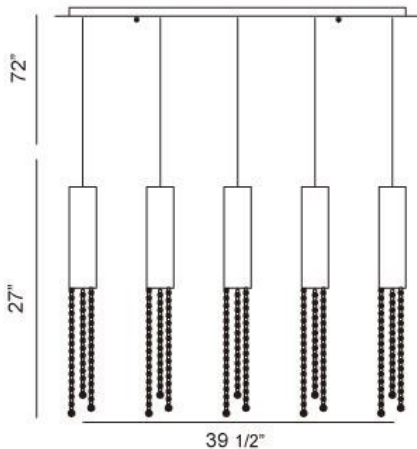

## GROOVE, 40" LINEAR PENDANT

### PRODUCT DETAILS

No.	:	20417-017
Product Color	:	CHROME
Product Material	:	METAL
Shade / Accent Colour	:	CLEAR
Shade / Accent Material	:	CRYSTAL
Length	:	39.5"
Width	:	5.75"
Height	:	27"
Overall Height	:	99"
Weight	:	18lbs

### TECHNICAL DETAILS

Light Direction	:	Down
Hanging Support Type	:	WIRE
Hanging Support Length	:	72"
Canopy / Backplate Height	:	1"
Canopy / Backplate Dia.	:	5"
Adjustable Lamp Head	:	No
Approval	:	