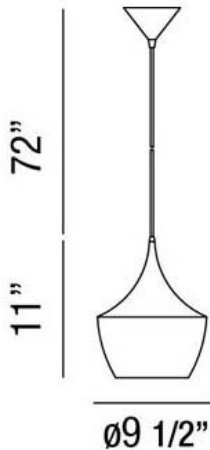

PIQUITO, 10" ROUND PENDANT

OPTIONS AVAILABLE

ITEM NO.	FINISH	SHADE
20438-012	BLACK	BLACK/BRASS
20438-036	WHITE	WHITE
20438-043	BRUSHED NICKEL	WHITE

PRODUCT DETAILS

No.	:	20438-012
Product Color	:	BLACK
Product Material	:	ALUMINUM
Shade / Accent Colour	:	BLACK/BRASS
Shade / Accent Material	:	METAL
Diameter	:	9.5"
Height	:	11"
Overall Height	:	83"
Weight	:	1.5lbs

TECHNICAL DETAILS

Light Direction	:	Down
Hanging Support Type	:	WIRE
Hanging Support Length	:	72"
Canopy / Backplate Height	:	3"
Canopy / Backplate Dia.	:	4.75"
Adjustable Lamp Head	:	No
Location	:	DRY
Approval	:	