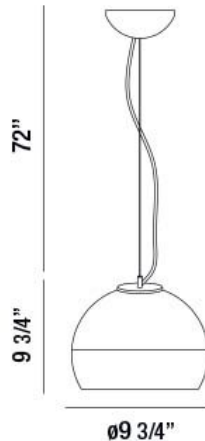

### PRODUCT DETAILS

No.	:	20453-015
Product Color	:	CHROME
Product Material	:	METAL/GLASS
Shade / Accent Colour	:	CHROME/CLEAR
Shade / Accent Material	:	HAND-BLOWN GLASS
Diameter	:	9.75"
Height	:	9.75"
Overall Height	:	83.75"
Weight	:	2.2lbs

### LIGHT SOURCE DETAILS

Number of Bulbs	:	1
Light Source	:	Incandescent
Light Source Type	:	A19
Input Voltage	:	120V
Bulb Voltage	:	120V
Socket Type	:	E26
Wattage	:	60W
Total Wattage	:	60W
Bulb Included	:	No
Dimmable	:	Yes

### TECHNICAL DETAILS

Light Direction	:	Down
Hanging Support Type	:	AIRCRAFT CABLE
Hanging Support Length	:	72"
Canopy / Backplate Height	:	2"
Canopy / Backplate Dia.	:	4.75"
Adjustable Lamp Head	:	No
Approval	:	