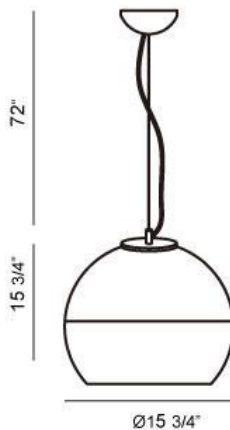

## CHROMOS, 16" ROUND PENDANT

### PRODUCT DETAILS

No.	:	20455-019
Product Color	:	CHROME
Product Material	:	METAL/GLASS
Shade / Accent Colour	:	CHROME/CLEAR
Shade / Accent Material	:	HAND-BLOWN GLASS
Diameter	:	15.75"
Height	:	15.75"
Overall Height	:	89.75"
Weight	:	6.3lbs

### TECHNICAL DETAILS

Light Direction	:	Down
Hanging Support Type	:	AIRCRAFT CABLE
Hanging Support Length	:	72"
Canopy / Backplate Height	:	2"
Canopy / Backplate Dia.	:	4.75"
Adjustable Lamp Head	:	No
Approval	:	