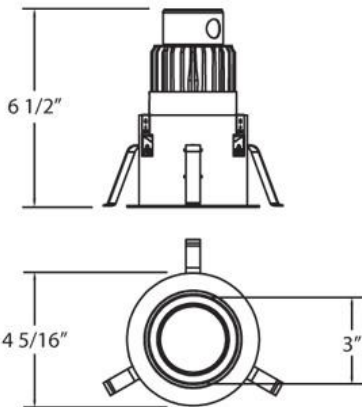

Options Available

ITEM NO.	FINISH	SHADE
21809-019	CHROME	WHITE

PROJECT INFORMATION

Job Name: Date: Type:

Comments: