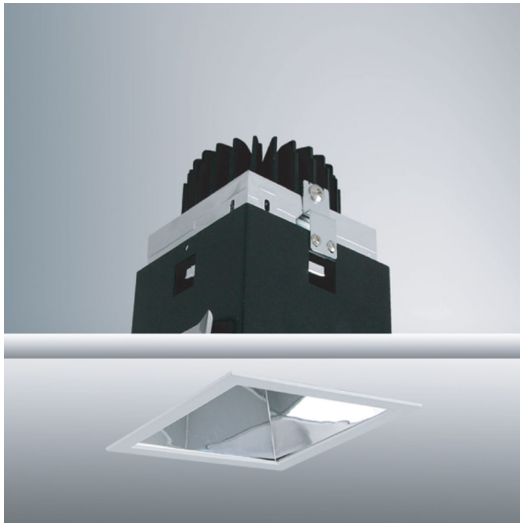

21968, 4-INCH SQUARE ARCHITECTURAL RECESSED, 15W LED

PRODUCT DETAILS

No.	:	21968-013
Product Color	:	CHROME
Shade / Accent Colour	:	WHITE
Length	:	4.3125"
Width	:	4.3125"
Height	:	6.5"

TECHNICAL DETAILS

Location	:	DAMP
Approval	:	
Beam Angle	:	40
Cut Hole Length	:	3.75"
Cut Hole Width	:	3.75"

Options Available

ITEM NO.	FINISH	SHADE
21968-013	CHROME	WHITE

LIGHT SOURCE DETAILS

Number of Bulbs	:	1
Light Source	:	LED
Light Source Type	:	LED
Input Voltage	:	120V
Socket Type	:	LED
Wattage	:	15W
Total Lumen	:	1290lm
Kelvin	:	3000K
CRI	:	85
Bulb Included	:	Yes
Dimmable	:	Yes