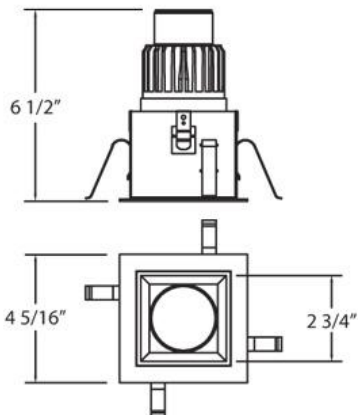

21968, 4-INCH SQUARE ARCHITECTURAL RECESSED, 15W LED

PRODUCT DETAILS

No.	:	21968-013
Product Color	:	CHROME
Shade / Accent Colour	:	WHITE
Length	:	4.3125"
Width	:	4.3125"
Height	:	6.5"

TECHNICAL DETAILS

Location	:	DAMP
Approval	:	
Beam Angle	:	40
Cut Hole Length	:	3.75"
Cut Hole Width	:	3.75"

Options Available

ITEM NO.	FINISH	SHADE
21968-013	CHROME	WHITE

LIGHT SOURCE DETAILS

Number of Bulbs	:	1
Light Source	:	LED
Light Source Type	:	LED
Input Voltage	:	120V
Socket Type	:	LED
Wattage	:	15W
Total Lumen	:	1290lm
Kelvin	:	3000K
CRI	:	85
Bulb Included	:	Yes
Dimmable	:	Yes