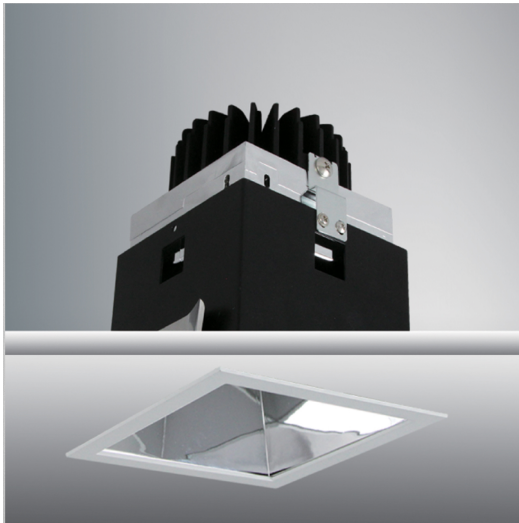

21970, 5-INCH SQUARE ARCHITECTURAL RECESSED, 30W LED

PRODUCT DETAILS

No.	:	21970-016
Product Color	:	CHROME
Shade / Accent Colour	:	WHITE
Length	:	5.5"
Width	:	5.5"
Height	:	7.5"

TECHNICAL DETAILS

Location	:	DAMP
Approval	:	
Beam Angle	:	40
Cut Hole Length	:	4.875"
Cut Hole Width	:	4.875"

Options Available

ITEM NO.	FINISH	SHADE
21970-016	CHROME	WHITE

LIGHT SOURCE DETAILS

Number of Bulbs	:	1
Light Source	:	LED
Light Source Type	:	LED
Input Voltage	:	120V
Socket Type	:	LED
Wattage	:	30W
Total Lumen	:	2632lm
Kelvin	:	3000K
CRI	:	85
Bulb Included	:	Yes
Dimmable	:	Yes