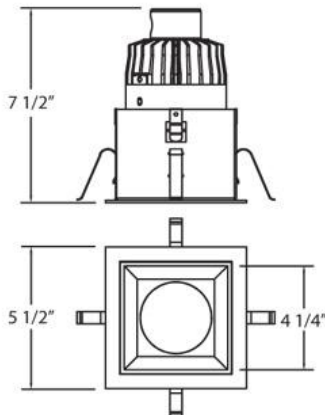

21970, 5-INCH SQUARE ARCHITECTURAL RECESSED, 30W LED

PRODUCT DETAILS

No.	:	21970-016
Product Color	:	CHROME
Shade / Accent Colour	:	WHITE
Length	:	5.5"
Width	:	5.5"
Height	:	7.5"

TECHNICAL DETAILS

Location	:	DAMP
Approval	:	
Beam Angle	:	40
Cut Hole Length	:	4.875"
Cut Hole Width	:	4.875"

Options Available

ITEM NO.	FINISH	SHADE
21970-016	CHROME	WHITE

LIGHT SOURCE DETAILS

Number of Bulbs	:	1
Light Source	:	LED
Light Source Type	:	LED
Input Voltage	:	120V
Socket Type	:	LED
Wattage	:	30W
Total Lumen	:	2632lm
Kelvin	:	3000K
CRI	:	85
Bulb Included	:	Yes
Dimmable	:	Yes