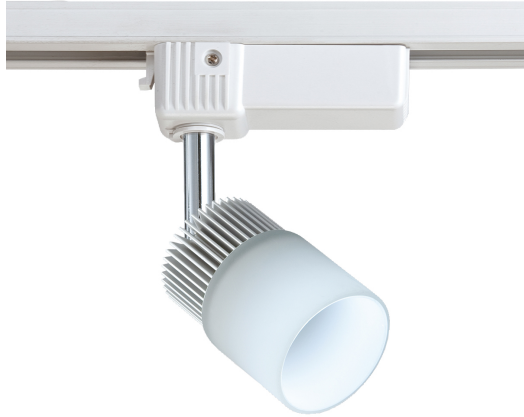

## 22496, 3W LED

### PRODUCT DETAILS

No.	:	22496-027
Product Color	:	WHITE
Shade / Accent Colour	:	FROST
Width	:	2"
Height	:	4.5"

### TECHNICAL DETAILS

Location	:	DRY
Approval	:	
Vertical Adjustment	:	90
Horizontal Adjustment	:	350

### LIGHT SOURCE DETAILS

Number of Bulbs	:	1
Light Source	:	LED
Light Source Type	:	LED
Input Voltage	:	120V
Socket Type	:	LED
Wattage	:	3W
Total Lumen	:	240lm
Kelvin	:	3500K
CRI	:	85
Bulb Included	:	Yes
Dimmable	:	No