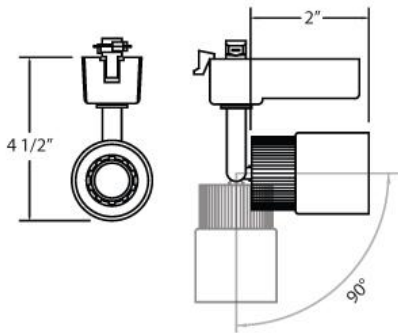

PROJECT INFORMATION

Job Name: Date: Type:

Comments: