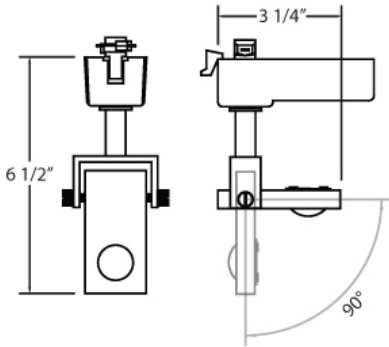

PROJECT INFORMATION

Job Name: Date: Type:

Comments: