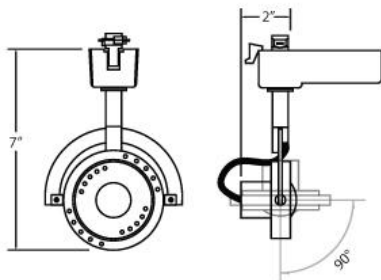

PROJECT INFORMATION

Job Name: Date: Type:

Comments: