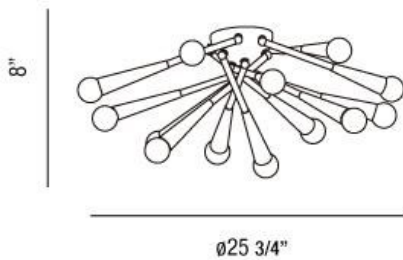

## ZAZU, 26" CEILING MOUNT

### PRODUCT DETAILS

No.	:	22802-019
Product Color	:	CHROME
Product Material	:	METAL
Shade / Accent Colour	:	BLACK/CHROME
Shade / Accent Material	:	METAL
Diameter	:	25.75"
Height	:	8"
Weight	:	7.9lbs

### TECHNICAL DETAILS

Adjustable Lamp Head	:	No
Location	:	DRY
Approval	:	