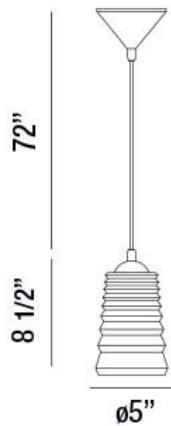

LASO, 5" MINI PENDANT

PRODUCT DETAILS

No.	:	22969-019
Product Color	:	CHROME
Shade / Accent Colour	:	WHITE
Diameter	:	5"
Height	:	8.5"
Overall Height	:	82"

LIGHT SOURCE DETAILS

Number of Bulbs	:	1
Light Source	:	Incandescent
Light Source Type	:	A19
Input Voltage	:	120V
Bulb Voltage	:	120V
Socket Type	:	E26
Wattage	:	40W
Total Wattage	:	40W
Bulb Included	:	No
Dimmable	:	Yes

OPTIONS AVAILABLE

ITEM NO.	FINISH	SHADE
22969-019	CHROME	WHITE

TECHNICAL DETAILS

Light Direction	:	Down
Hanging Support Type	:	WIRE
Hanging Support Length	:	96"
Adjustable Lamp Head	:	No
Approval	:	

PROJECT INFORMATION