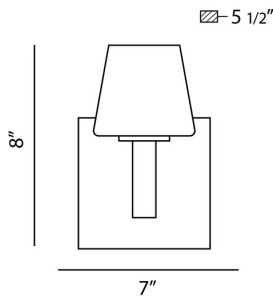

ANGLO, WALL MOUNT

OPTIONS AVAILABLE

ITEM NO.	FINISH	SHADE
23041-028	SATIN NICKEL	OPAL WHITE

PRODUCT DETAILS

No.	:	23041-028
Product Color	:	SATIN NICKEL
Product Material	:	METAL
Shade / Accent Colour	:	OPAL WHITE
Shade / Accent Material	:	GLASS
Width	:	7"
Height	:	8"
Ext	:	5.5"
Weight	:	2.6lbs