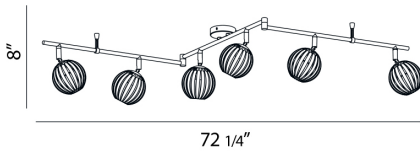

PROJECT INFORMATION

Job Name:	____	Date:	____	Type:	____
Comments:	____