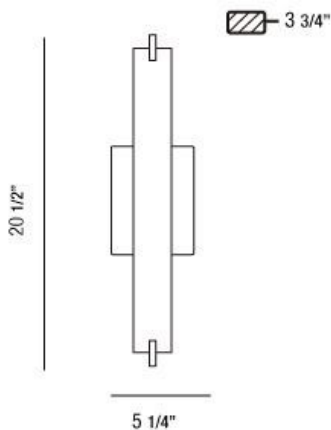

ZUMA, WALL MOUNT

PRODUCT DETAILS

No.	:	23272-026
Product Color	:	BRUSHED NICKEL
Product Material	:	METAL
Shade / Accent Colour	:	FROSTED
Shade / Accent Material	:	GLASS
Width	:	20.5"
Height	:	5.25"
Ext	:	3.75"
Weight	:	3.4lbs

LIGHT SOURCE DETAILS

Number of Bulbs	:	3
Light Source	:	Halogen
Light Source Type	:	G9
Input Voltage	:	120V
Bulb Voltage	:	120V
Socket Type	:	G9
Wattage	:	40W
Total Wattage	:	120W
Bulb Included	:	Yes
Dimmable	:	Yes

OPTIONS AVAILABLE

ITEM NO.	FINISH	SHADE
23272-026	BRUSHED NICKEL	FROSTED

TECHNICAL DETAILS

Canopy / Backplate Length	:	6.125"
Canopy / Backplate Height	:	0.813"
Canopy / Backplate Width	:	4.5"
Adjustable Lamp Head	:	No
Mounting	:	Up or Down
Approval	:	