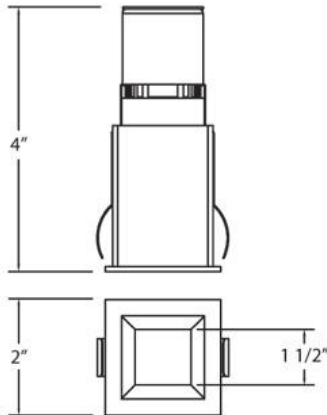

23284, 2-INCH SQUARE ARCH RECESSED, 3W LED

PRODUCT DETAILS

No.	:	23284-012
Product Color	:	CHROME
Shade / Accent Colour	:	WHITE
Length	:	2"
Width	:	2"
Height	:	4"
Weight	:	0.7lbs

TECHNICAL DETAILS

Location	:	DAMP
Approval	:	
Beam Angle	:	40
Cut Hole Length	:	1.75"
Cut Hole Width	:	1.75"

Options Available

ITEM NO.	FINISH	SHADE
23284-012	CHROME	WHITE

LIGHT SOURCE DETAILS

Number of Bulbs	:	1
Light Source	:	LED
Light Source Type	:	LED
Input Voltage	:	120V
Socket Type	:	LED
Wattage	:	3W
Total Lumen	:	164lm
Kelvin	:	3000K
CRI	:	85
Bulb Included	:	Yes